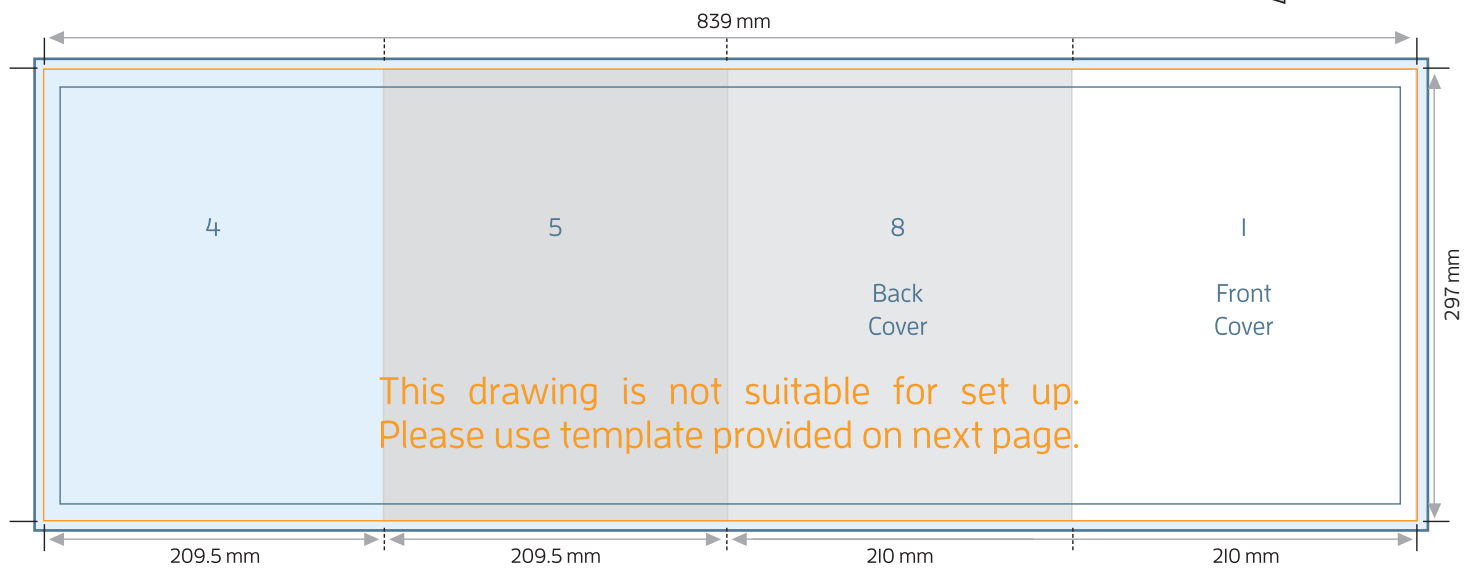

A4 8pp BROCHURE - DOUBLE PARALLEL

FOLDED SIZE: 210mm x 297mm

TRIM SIZE: 839mm x 297mm BLEED: 843mm x 301mm

SAFE PRINT AREA: 833mm x 291mm

4

5

8

1