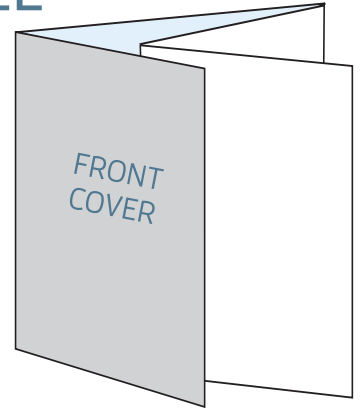

A4 8pp BROCHURE - DOUBLE PARALLEL

FOLDED SIZE: 210mm x 297mm

TRIM SIZE: 839mm x 297mm BLEED: 843mm x 301mm

SAFE PRINT AREA: 833mm x 291mm

4

5

8

1

Back
Cover

Front
Cover

Page 1

2

Inside
Front
Cover

7

Inside
Back
Cover

6