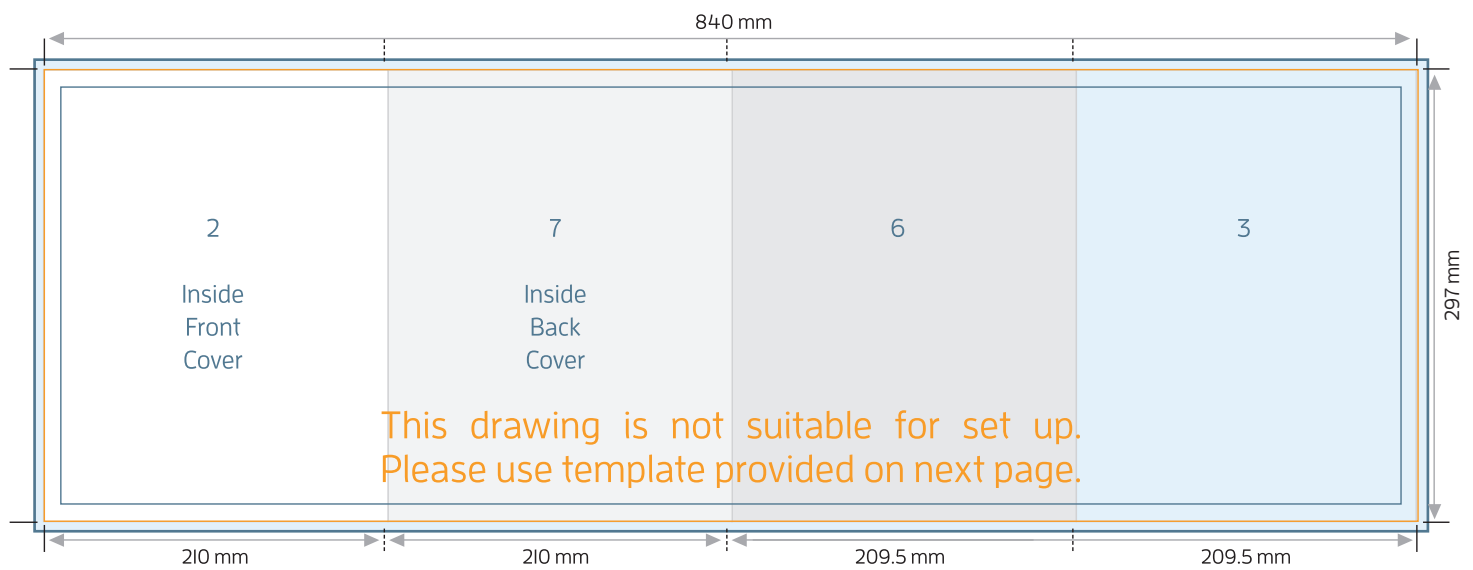

A4 8pp BROCHURE - DOUBLE PARALLEL

FOLDED SIZE: 210mm x 297mm

TRIM SIZE: 839mm x 297mm BLEED: 843mm x 301mm

SAFE PRINT AREA: 833mm x 291mm

4

5

8

1