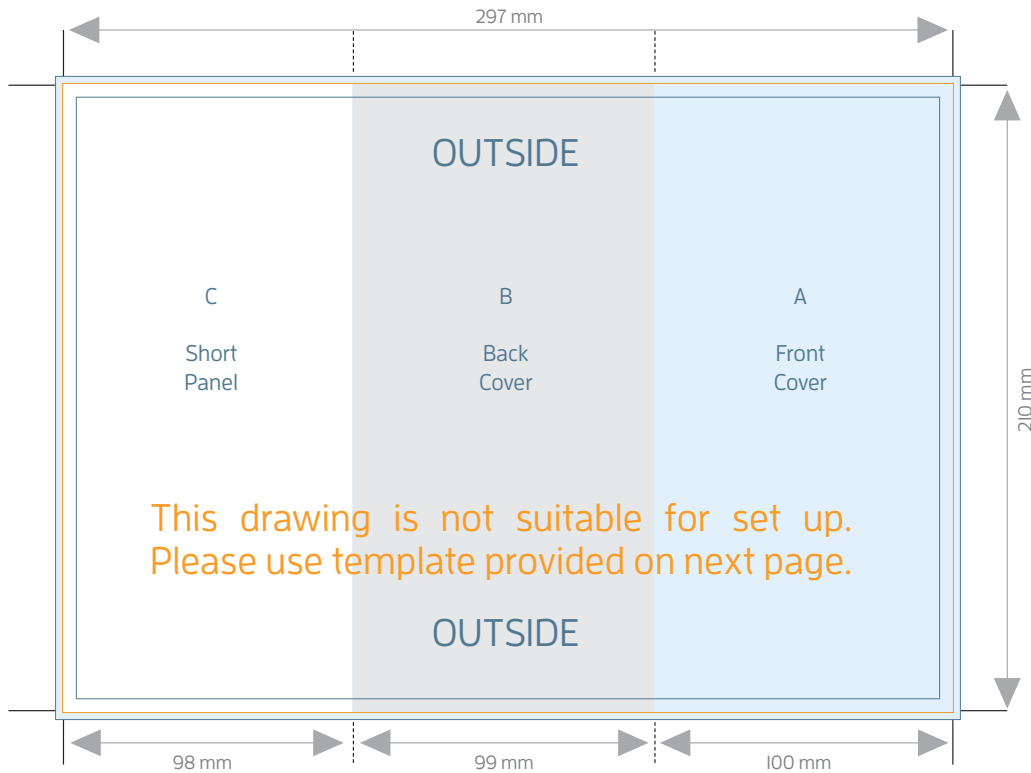

A4 to DL 6pp FLYERS - ROLL FOLD (100x99x98mm)

FOLDED SIZE: 100mm x 210mm

TRIM SIZE: 297mm x 210mm

BLEED: 301mm x 214mm

SAFE PRINT AREA: 291mm x 204mm

Brochure artwork needs to be supplied as a two page PDF.
Outside as Page 1 and Inside as Page 2.

A4 to DL 6pp FLYERS - ROLL FOLD (100x99x98mm)

FOLDED SIZE: 100mm x 210mm

OUTSIDE file supplied as Page 1

A4 to DL 6pp FLYERS - ROLL FOLD (100x99x98mm)

FOLDED SIZE: 100mm x 210mm

INSIDE file supplied as Page 2