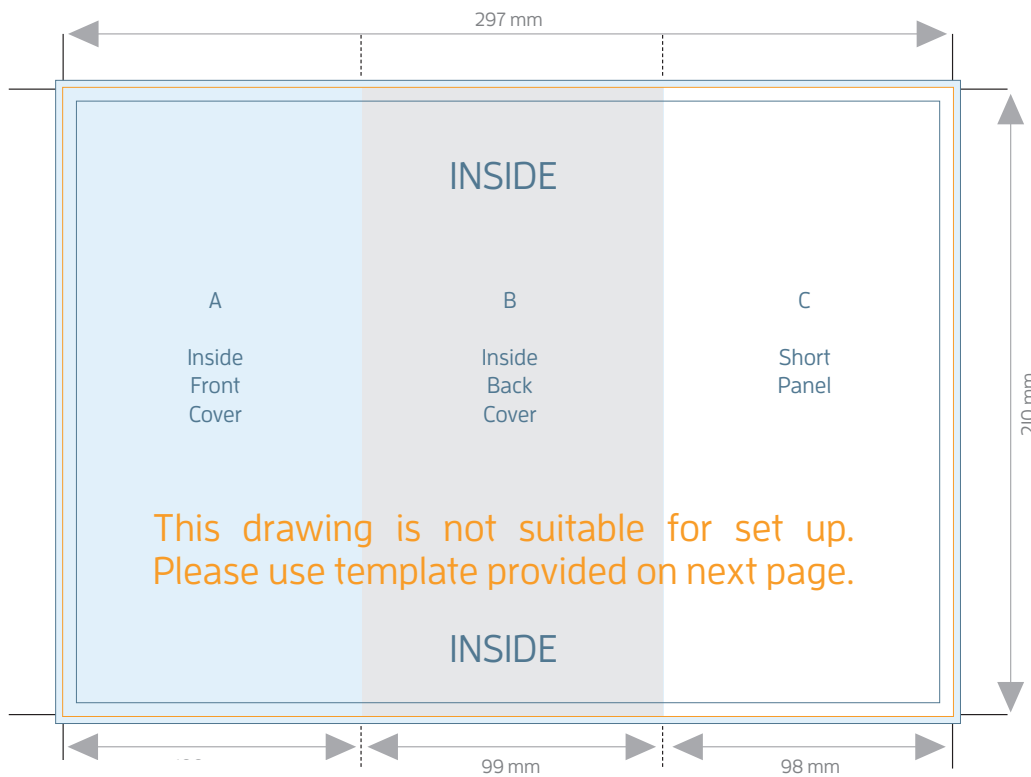

A4 to DL 6pp FLYERS - ROLL FOLD (100x99x98mm)

FOLDED SIZE: 100mm x 210mm

TRIM SIZE: 297mm x 210mm

BLEED: 301mm x 214mm

SAFE PRINT AREA: 291mm x 204mm

Brochure artwork needs to be supplied as a two page PDF.
Outside as Page 1 and Inside as Page 2.

A4 to DL 6pp FLYERS - ROLL FOLD (100x99x98mm)

FOLDED SIZE: 100mm x 210mm

OUTSIDE file supplied as Page 1

A4 to DL 6pp FLYERS - ROLL FOLD (100x99x98mm)

FOLDED SIZE: 100mm x 210mm

INSIDE file supplied as Page 2