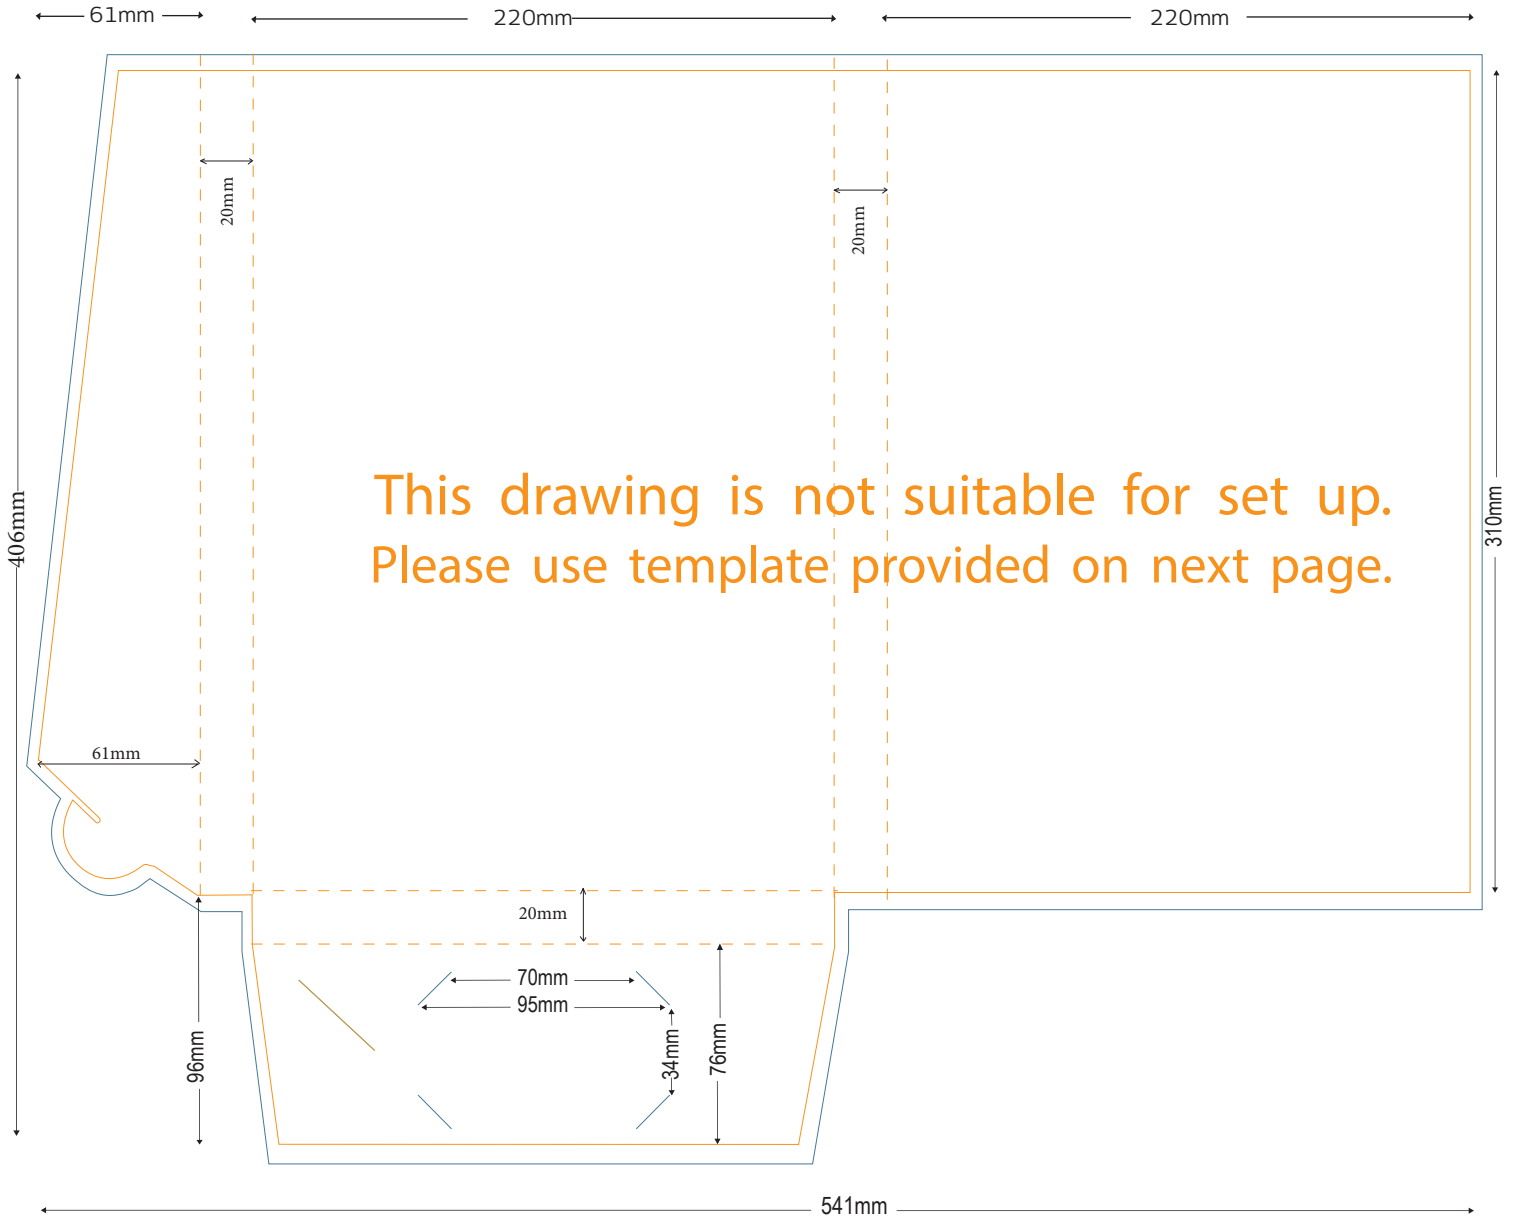

Style O A4 Presentation Folder - 20mm Double Gusset

FOLDED SIZE : 220x310mm

- TRIM SIZE: 406x541mm
- BLEED: 5mm on all sides
- BUSINESS CARD SLITS
- LOCKING TAB SLIT

Presentation Folder artwork needs to be supplied as a two page PDF per side.

Page 1 Artwork needs to include key lines. This is to demonstrate the position of images and text.

Page 2 Artwork has no key lines. This page will be used to generate the print file.