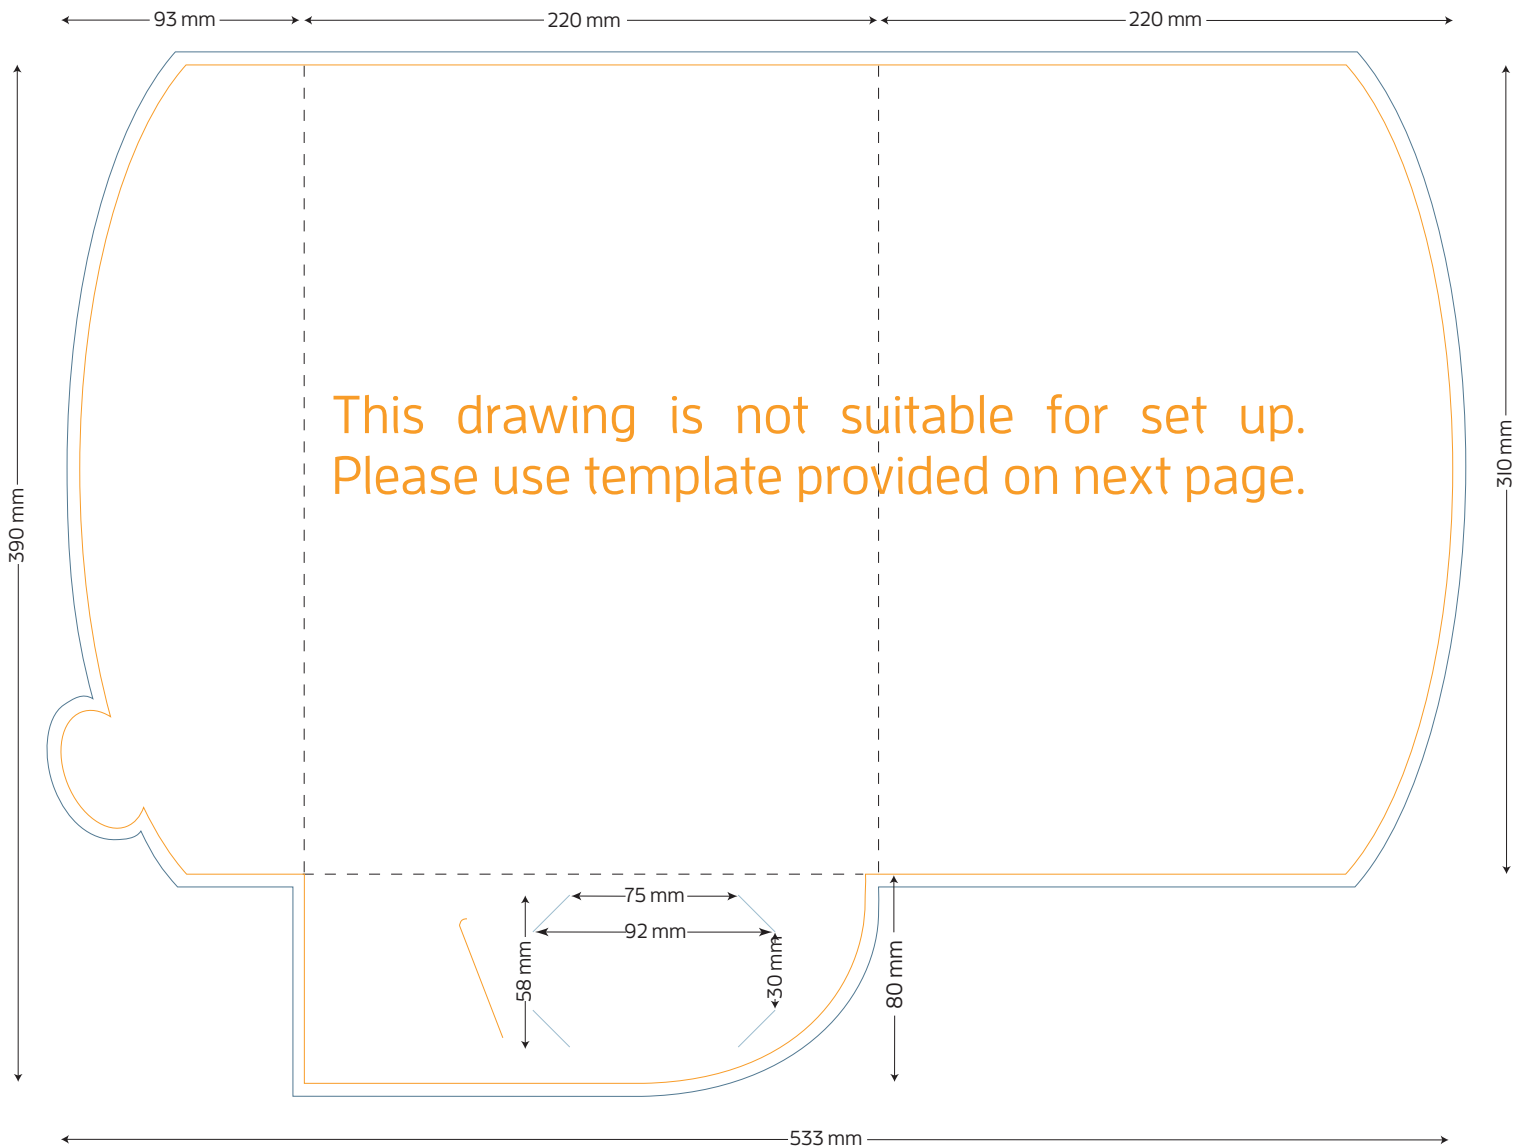

# Style N A4 Presentation Folder - No Gusset

FOLDED SIZE: 220mm x 310mm

- TRIM SIZE: 533mm x 390mm
- BLEED: 5mm on all sides
- BUSINESS CARD SLITS
- LOCKING TAB SLIT

Presentation Folder artwork needs to be supplied as a two page PDF per side.

Page 1 Artwork needs to include key lines. This is to demonstrate the position of images and text.

Page 2 Artwork has no key lines. This page will be used to generate the print file.

**Style N A4 Presentation Folder - No Gusset**

FOLDED SIZE: 220mm x 310mm