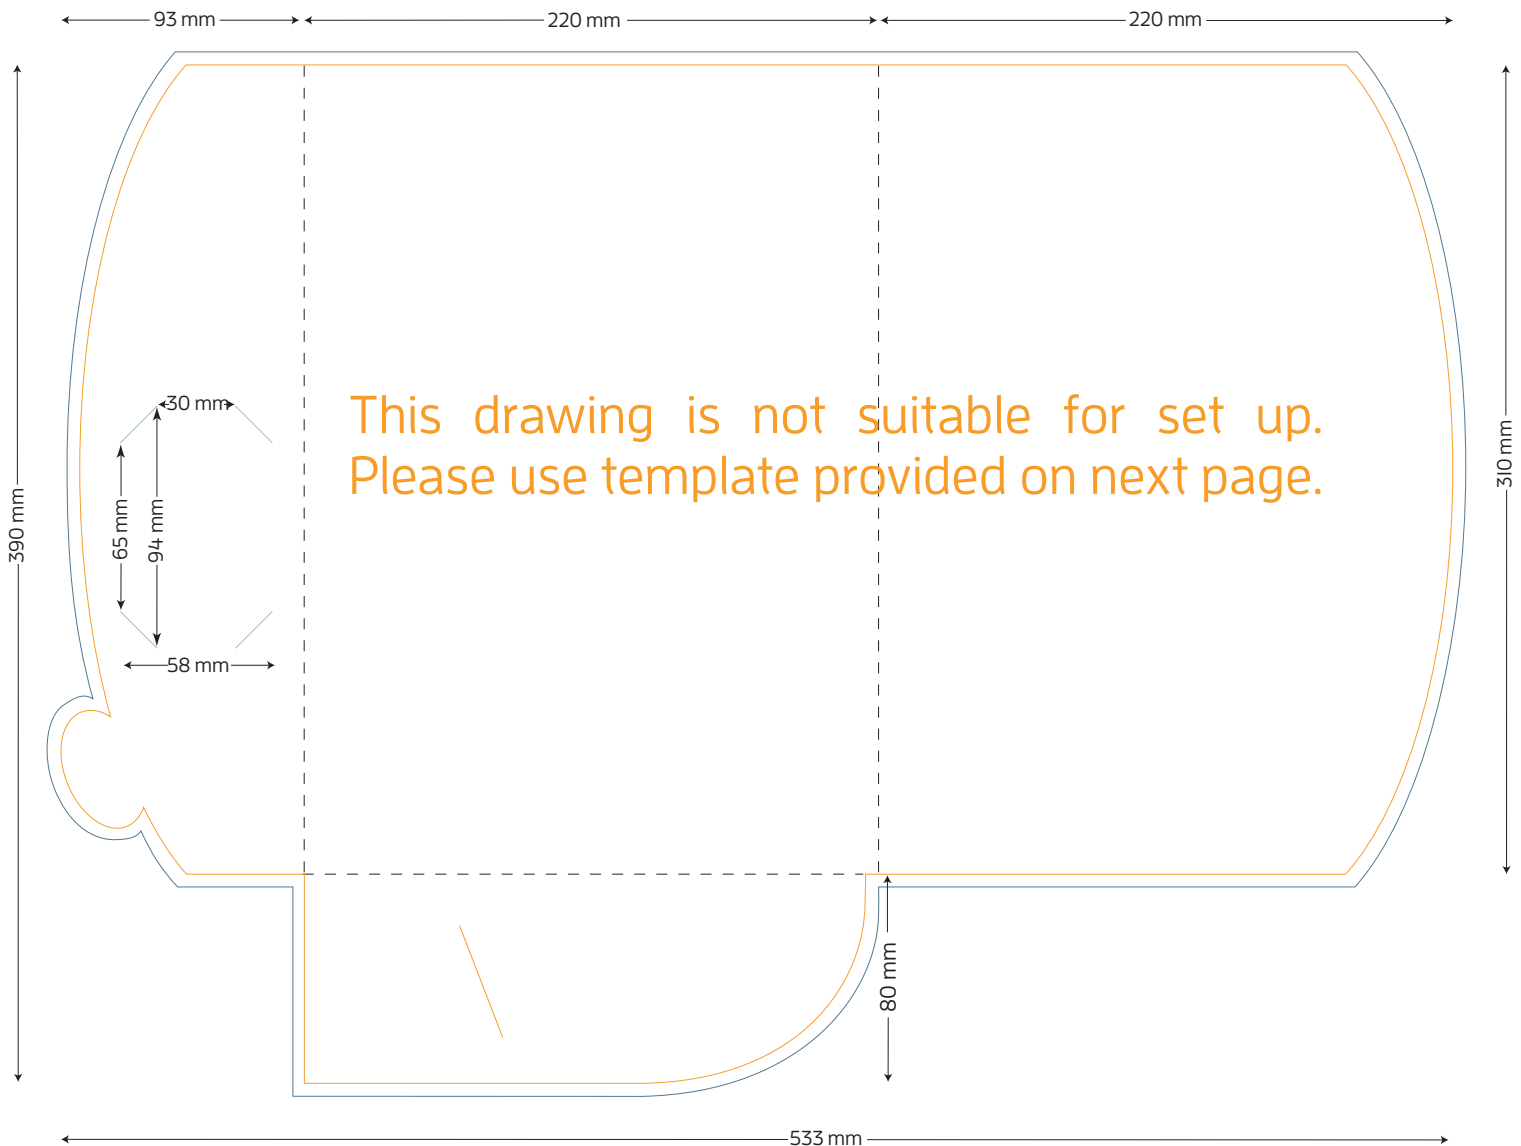

Style M A4 Presentation Folder - No Gusset

FOLDED SIZE: 220mm x 310mm

- TRIM SIZE: 533mm x 390mm
- BLEED: 5mm on all sides
- BUSINESS CARD SLITS
- LOCKING TAB SLIT

Presentation Folder artwork needs to be supplied as a two page PDF per side.

Page 1 Artwork needs to include key lines. This is to demonstrate the position of images and text.

Page 2 Artwork has no key lines. This page will be used to generate the print file.

Style M A4 Presentation Folder - No Gusset

FOLDED SIZE: 220mm x 310mm