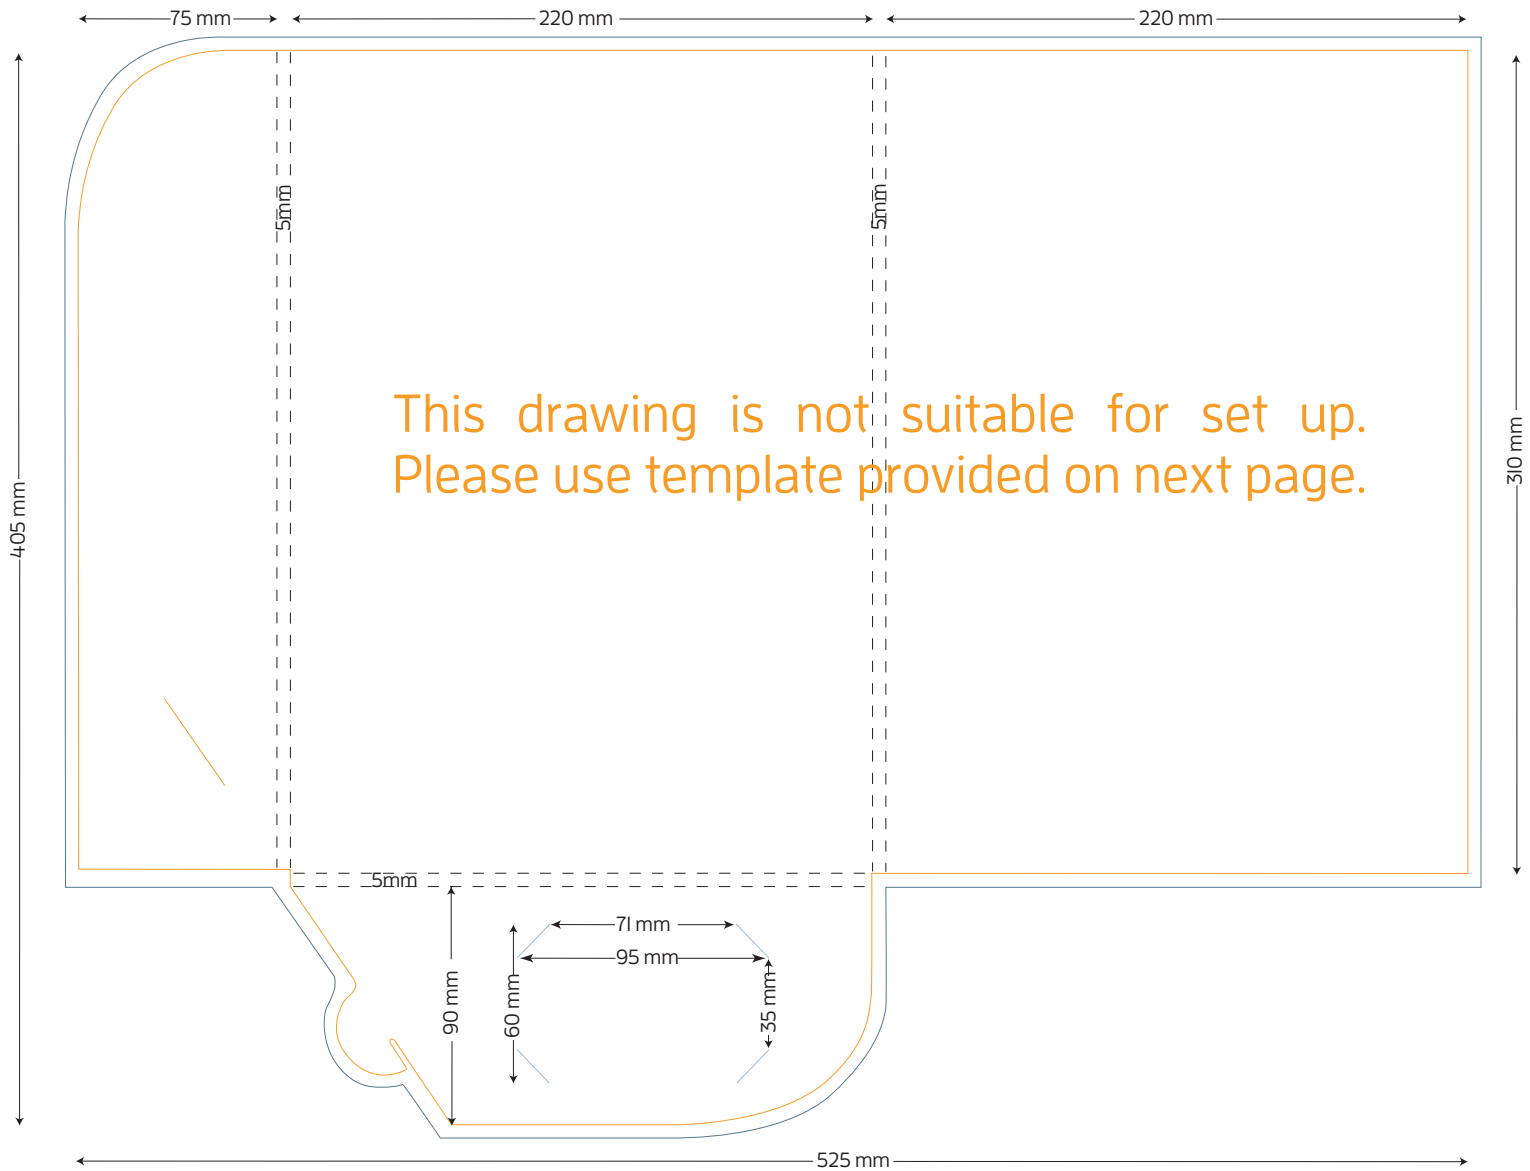

Style L A4 Presentation Folder - 5mm Gusset

FOLDED SIZE: 220mm x 310mm

- TRIM SIZE: 525mm x 405mm
- BLEED: 5mm on all sides
- BUSINESS CARD SLITS
- LOCKING TAB SLIT

Presentation Folder artwork needs to be supplied as a two page PDF per side.

Page 1 Artwork needs to include key lines. This is to demonstrate the position of images and text.

Page 2 Artwork has no key lines. This page will be used to generate the print file.

Style L A4 Presentation Folder - 5mm Gusset

FOLDED SIZE: 220mm x 310mm