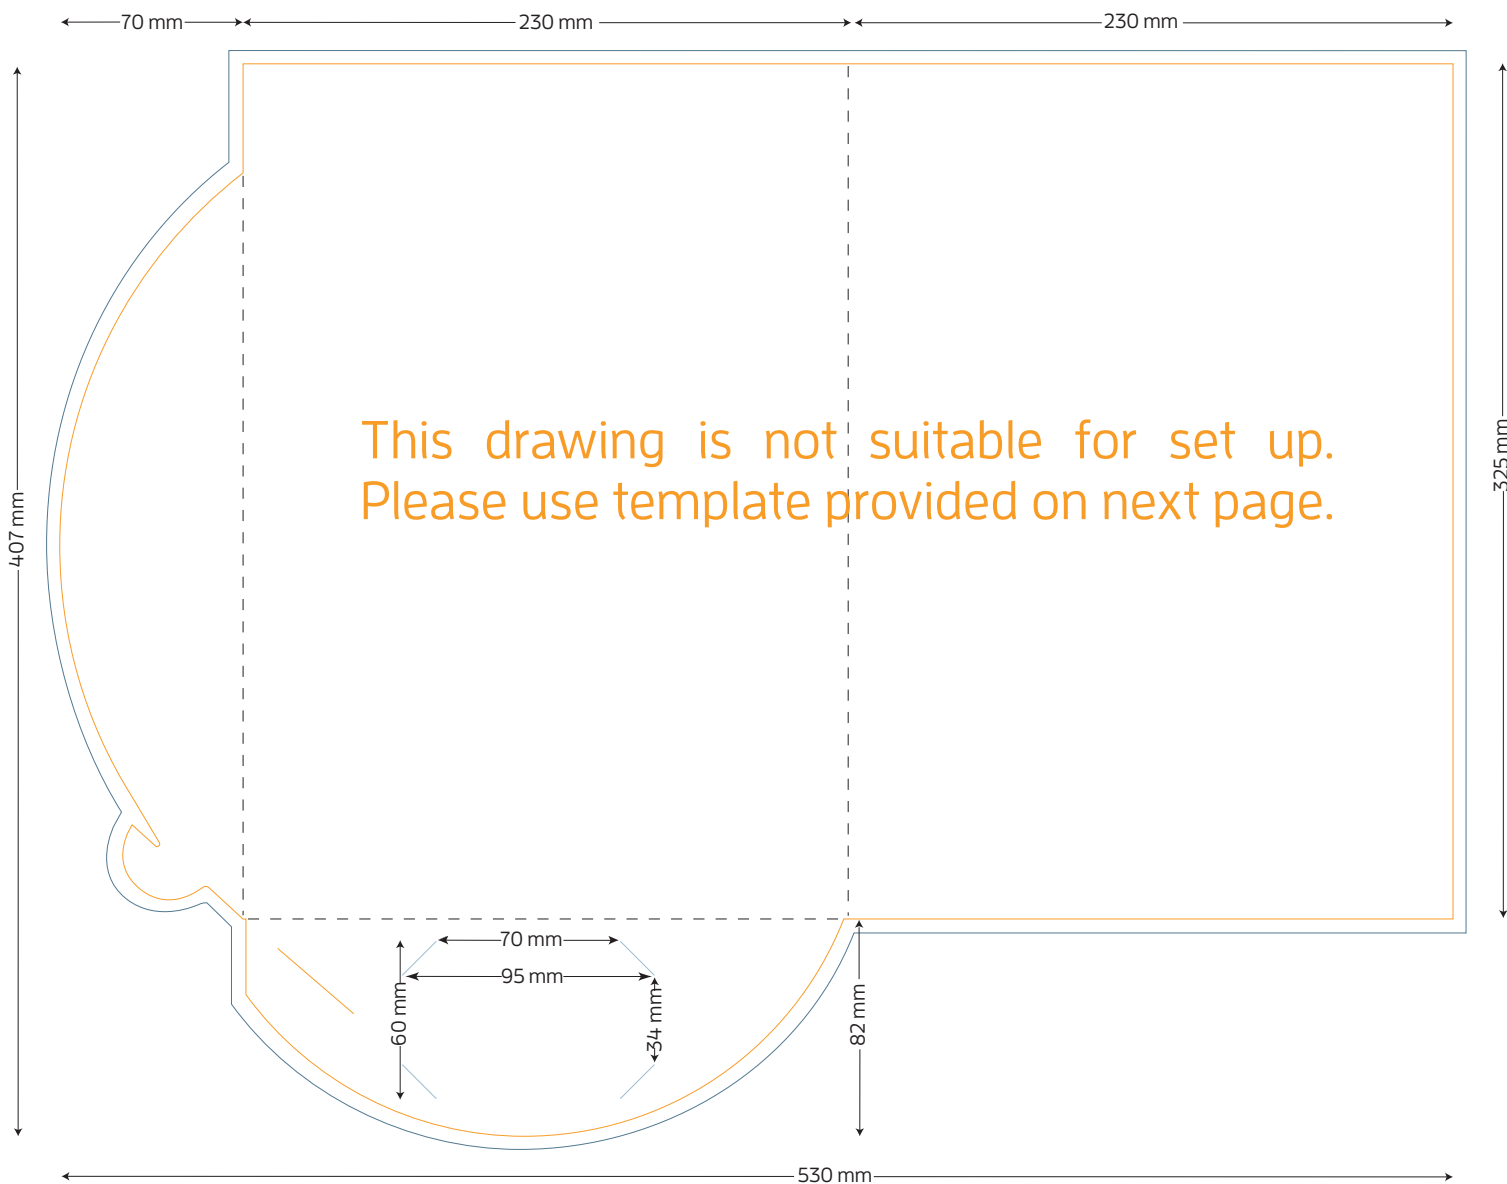

Style K A4 Presentation Folder - No Gusset

FOLDED SIZE: 230mm x 325mm

- TRIM SIZE: 530mm x 407mm
- BLEED: 5mm on all sides
- BUSINESS CARD SLITS
- LOCKING TAB SLIT

Presentation Folder artwork needs to be supplied as a two page PDF per side.
Page 1 Artwork needs to include key lines. This is to demonstrate the position of images and text.
Page 2 Artwork has no key lines. This page will be used to generate the print file.