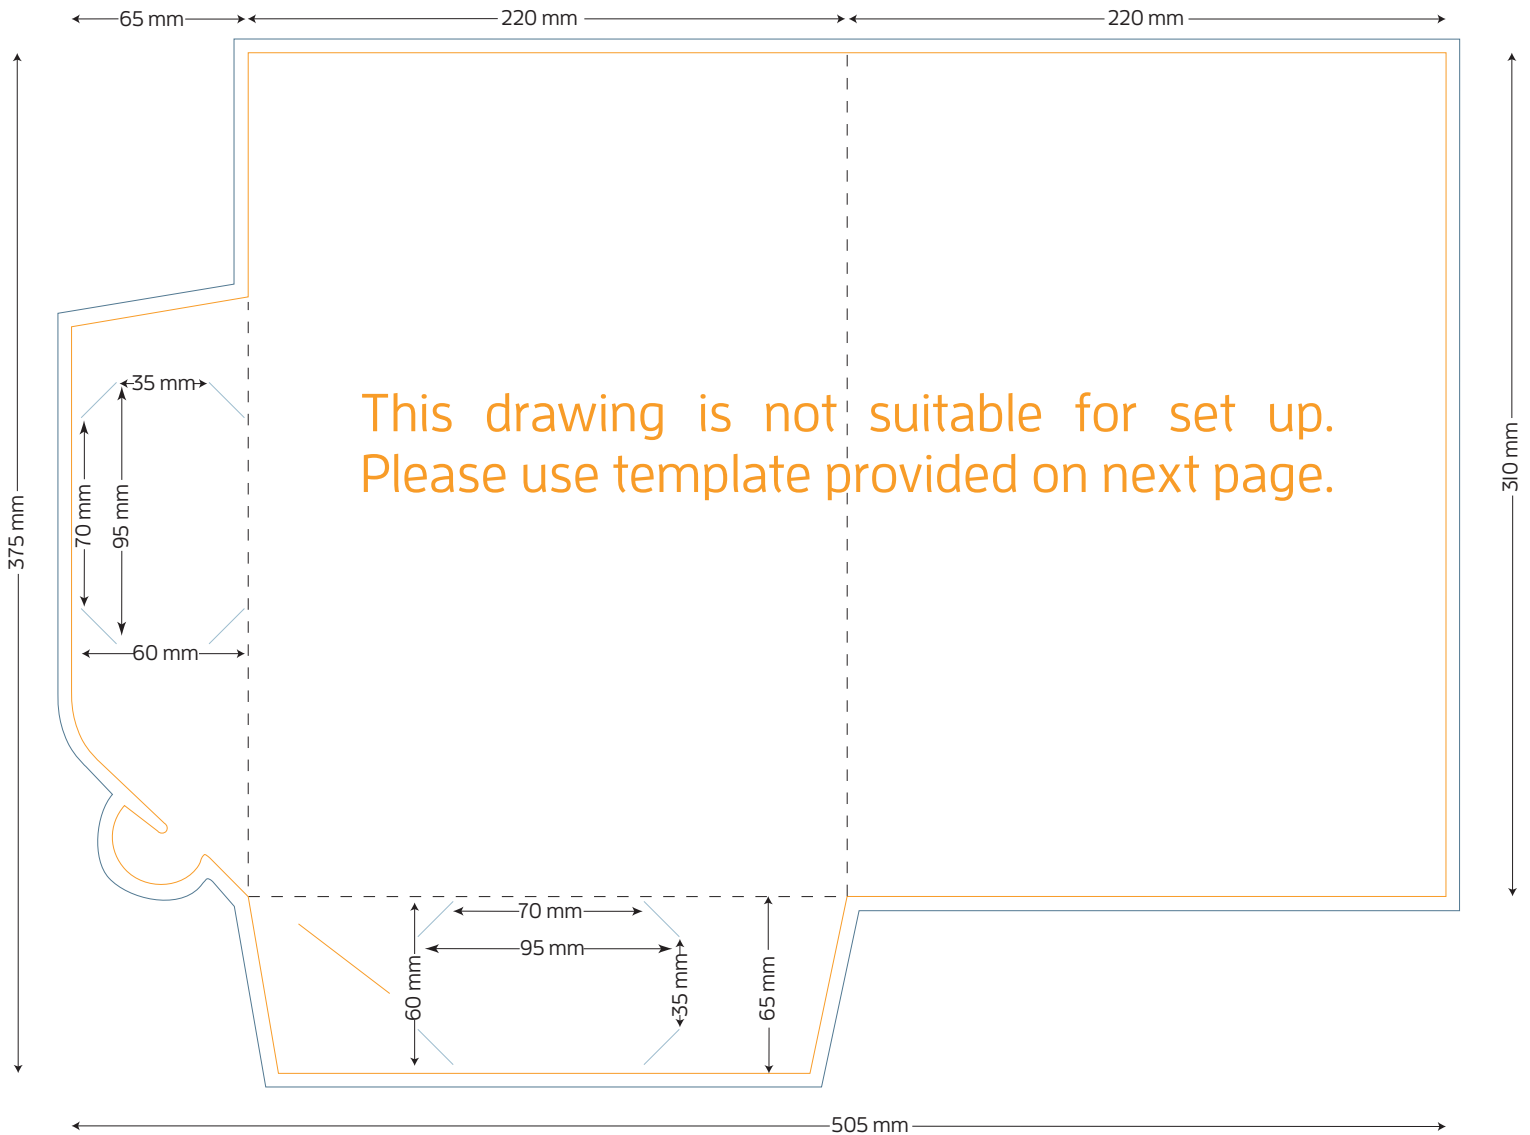

Style J A4 Presentation Folder - No Gusset

FOLDED SIZE: 220mm x 310mm

- TRIM SIZE: 505mm x 375mm
- BLEED: 5mm on all sides
- BUSINESS CARD SLITS
- LOCKING TAB SLIT

Presentation Folder artwork needs to be supplied as a two page PDF per side.

Page 1 Artwork needs to include key lines. This is to demonstrate the position of images and text.

Page 2 Artwork has no key lines. This page will be used to generate the print file.

Style J A4 Presentation Folder - No Gusset

FOLDED SIZE: 220mm x 310mm