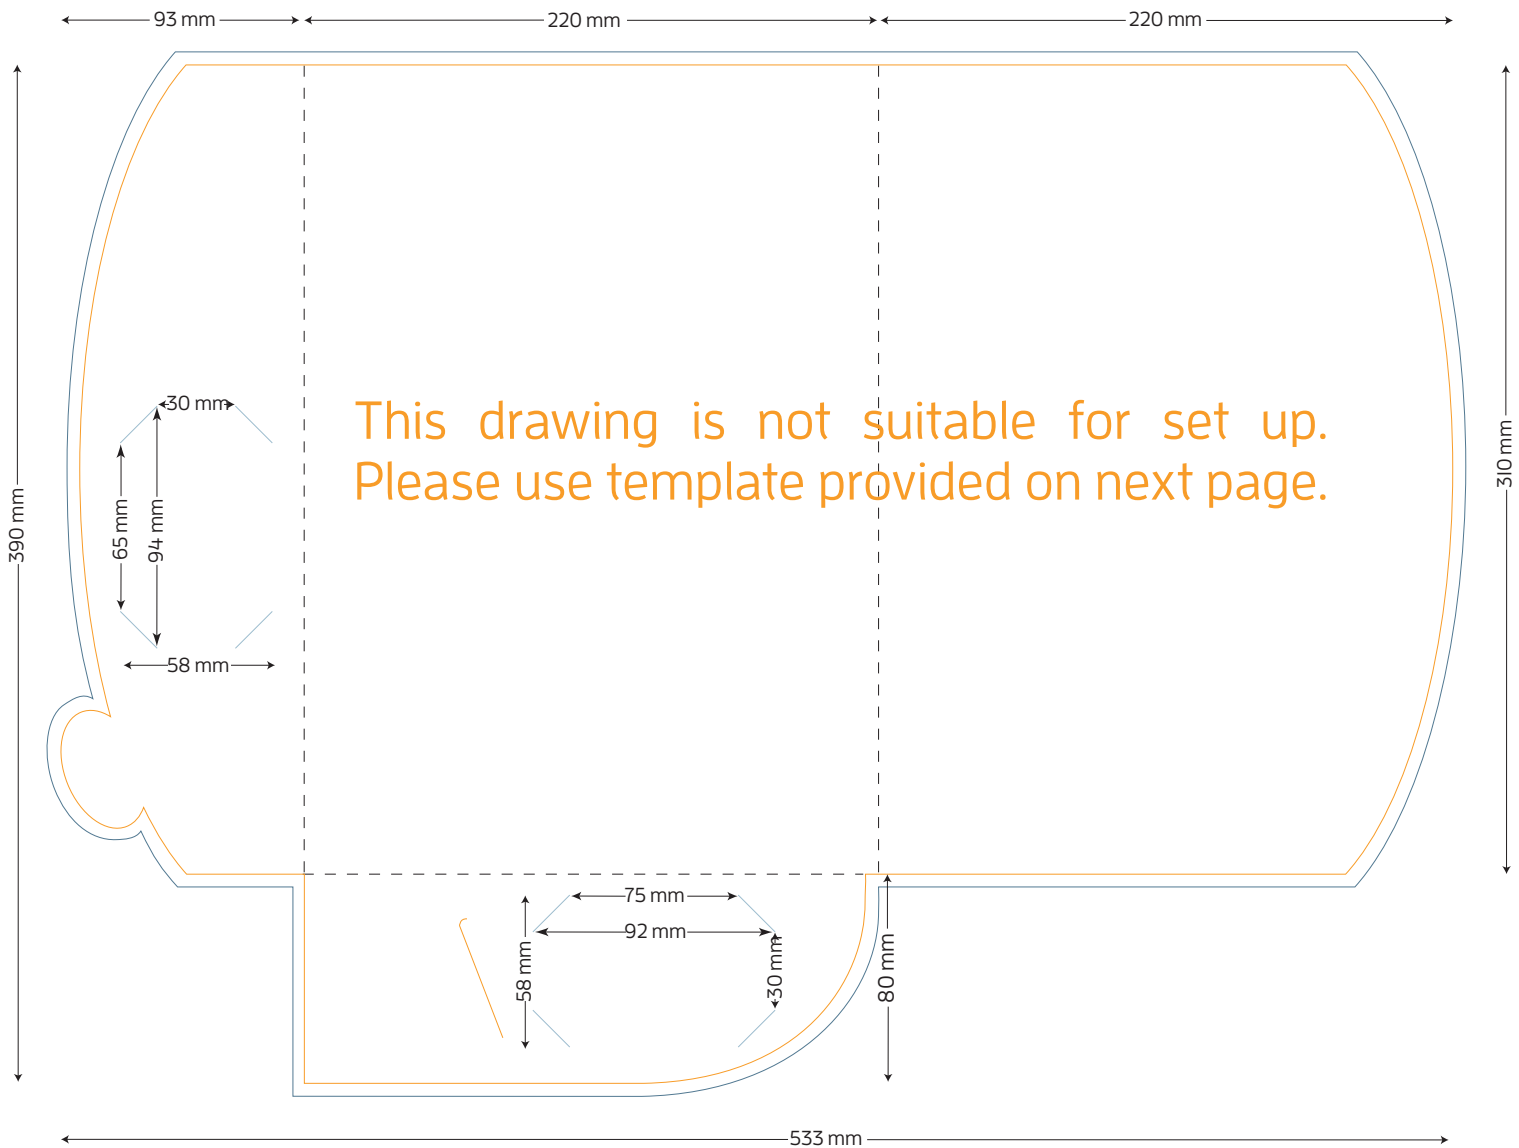

Style I A4 Presentation Folder - No Gusset

FOLDED SIZE: 220mm x 310mm

- TRIM SIZE: 533mm x 390mm
- BLEED: 5mm on all sides
- BUSINESS CARD SLITS
- LOCKING TAB SLIT

Presentation Folder artwork needs to be supplied as a two page PDF per side.
Page 1 Artwork needs to include key lines. This is to demonstrate the position of images and text.
Page 2 Artwork has no key lines. This page will be used to generate the print file.

Style I A4 Presentation Folder - No Gusset

FOLDED SIZE: 220mm x 310mm