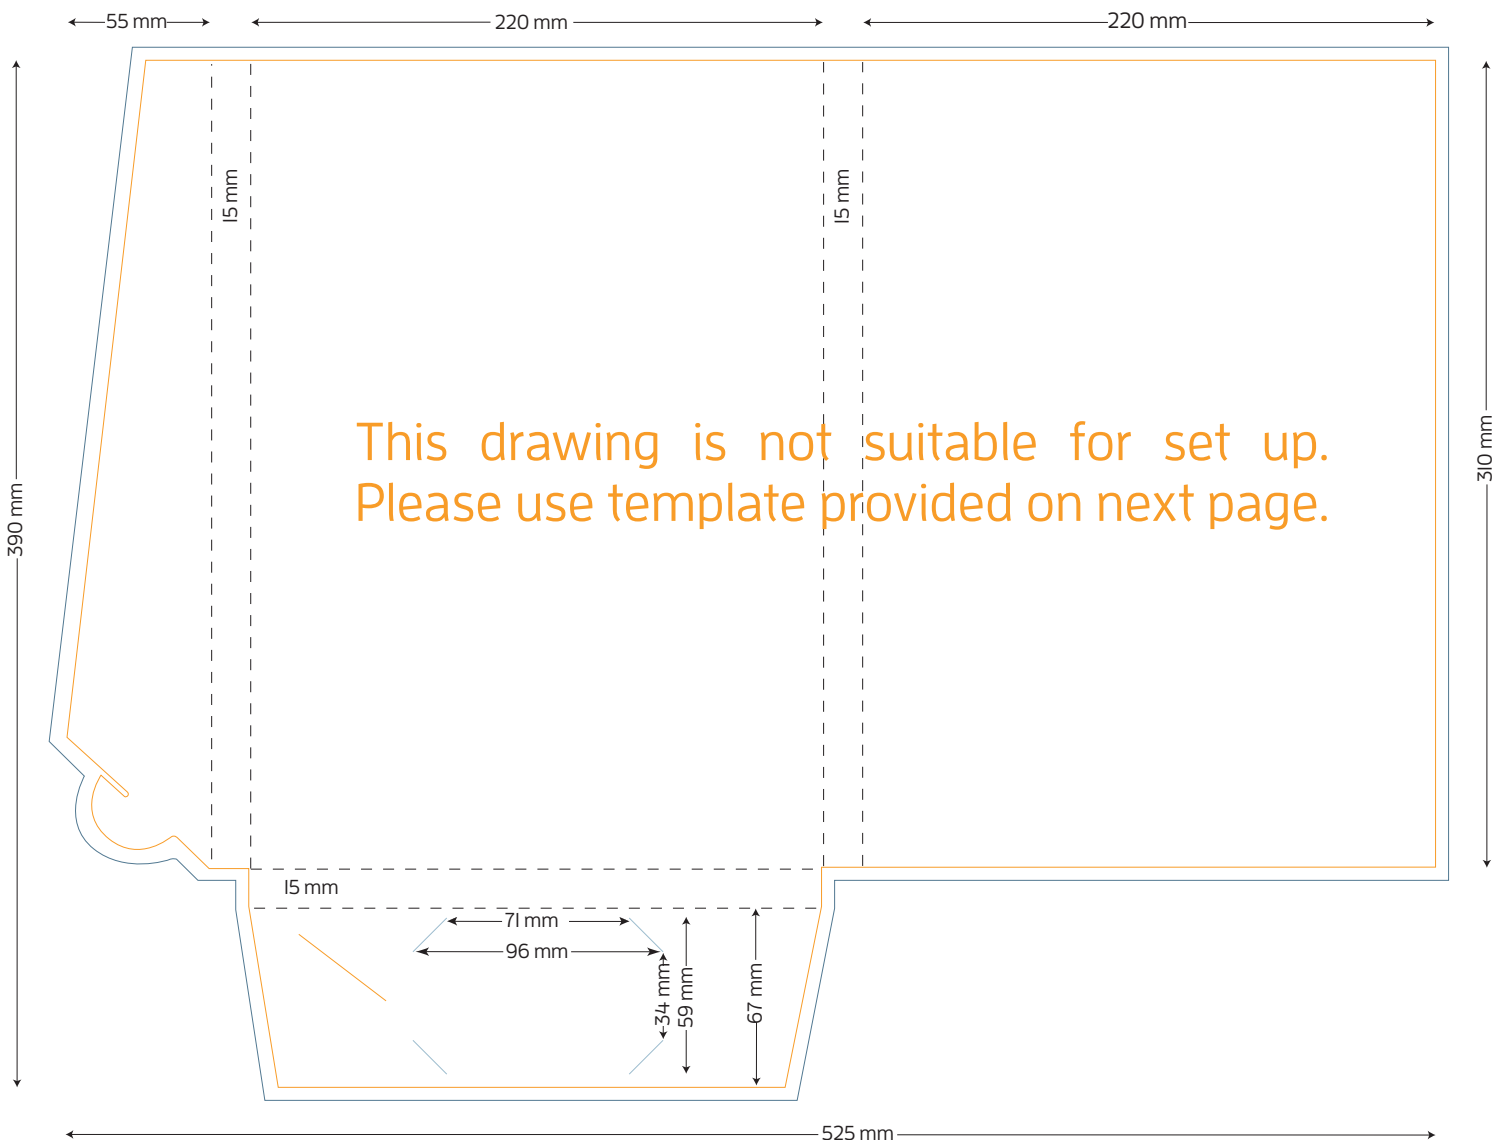

Style F A4 Presentation Folder - 15mm Gusset

15mm GUSSET

FOLDED SIZE: 220mm x 310mm

- TRIM SIZE: 525mm x 392mm
- BLEED: 5mm on all sides
- BUSINESS CARD SLITS
- LOCKING TAB SLIT

Presentation Folder artwork needs to be supplied as a two page PDF per side.
Page 1 Artwork needs to include key lines. This is to demonstrate the position of images and text.
Page 2 Artwork has no key lines. This page will be used to generate the print file.

Style F A4 Presentation Folder - 15mm Gusset

15mm GUSSET

FOLDED SIZE: 220mm x 310mm