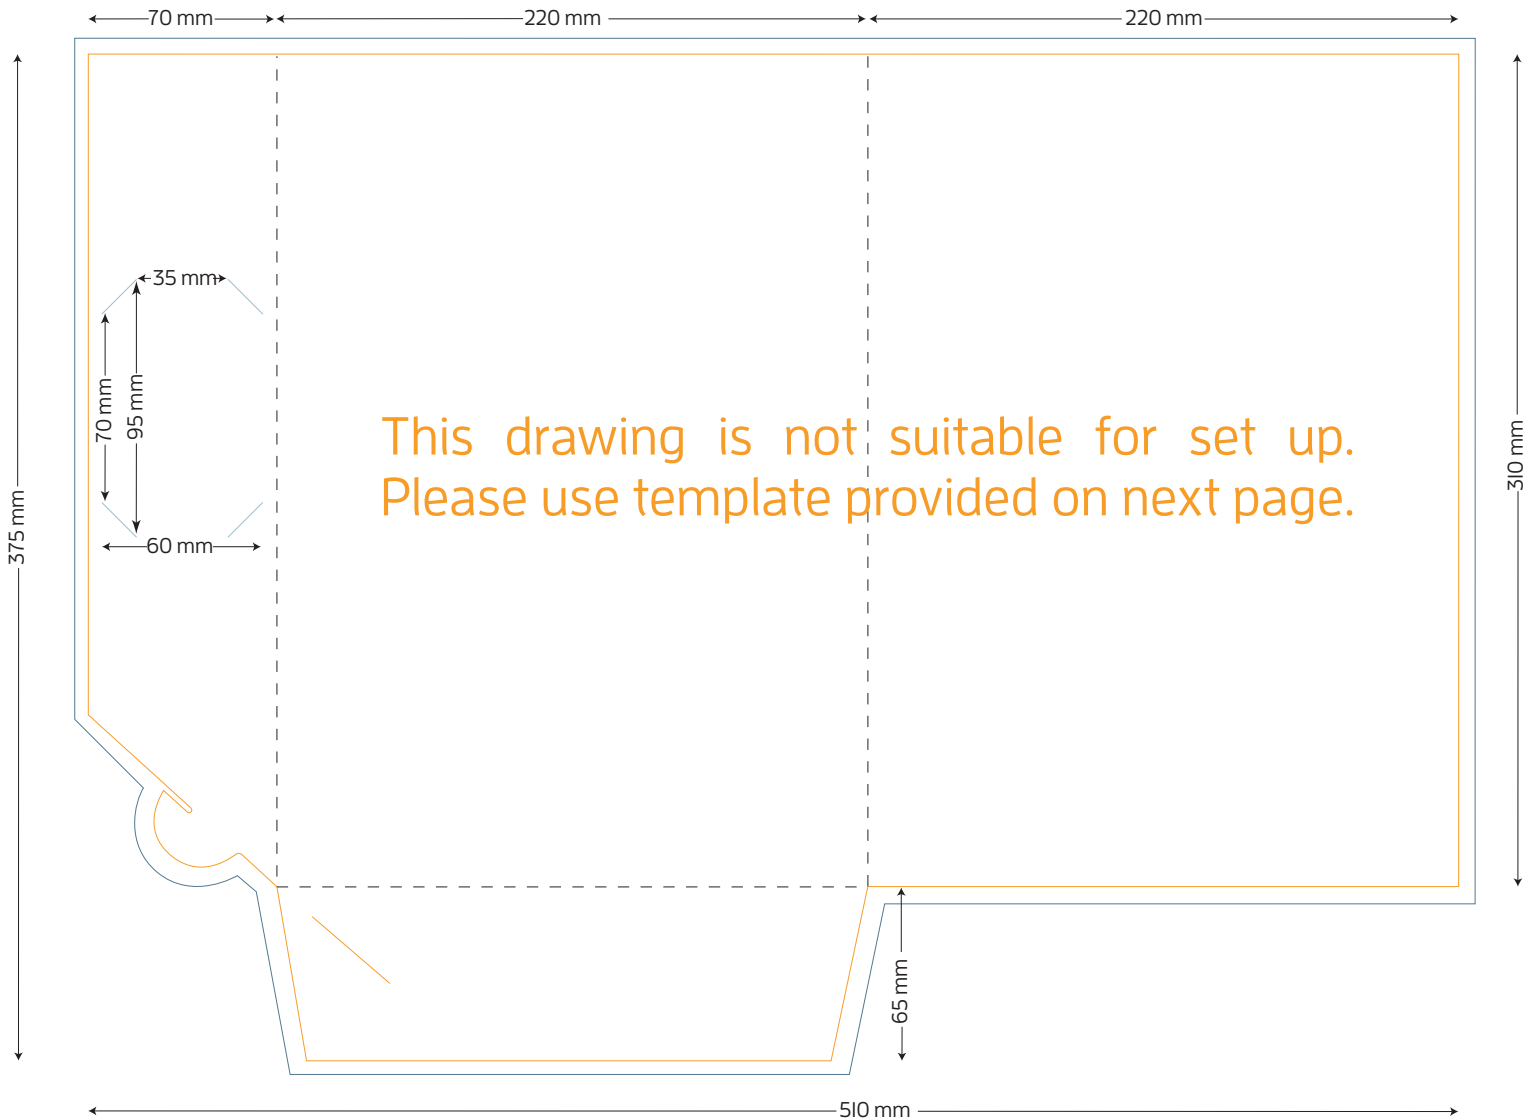

Style C A4 Presentation Folder - No Gusset

FOLDED SIZE: 220mm x 310mm

- TRIM SIZE: 510mm x 375mm
- BLEED: 5mm on all sides
- BUSINESS CARD SLITS
- LOCKING TAB SLIT

Presentation Folder artwork needs to be supplied as a two page PDF per side.

Page 1 Artwork needs to include key lines. This is to demonstrate the position of images and text.

Page 2 Artwork has no key lines. This page will be used to generate the print file.

Style C A4 Presentation Folder - No Gusset

FOLDED SIZE: 220mm x 310mm