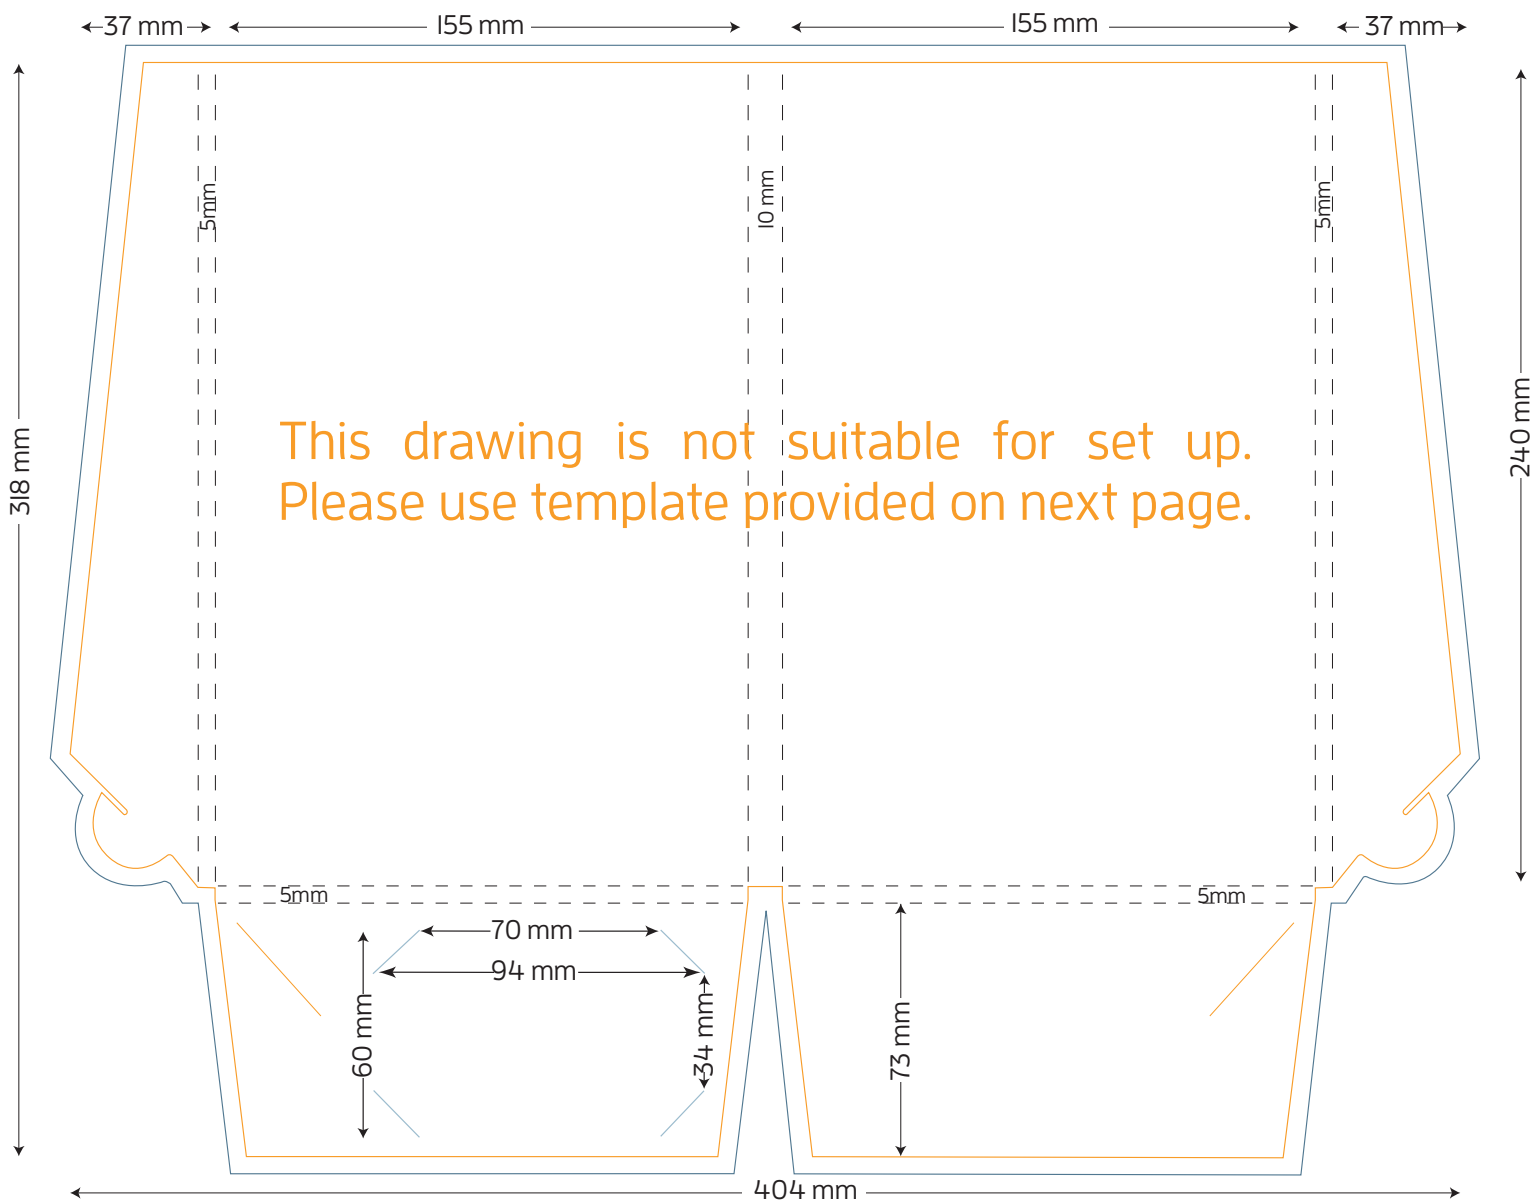

Style B Presentation Folder - A5 Portrait

10mm GUSSET (5mm on POCKETS)

FOLDED SIZE: 155mm x 240mm

TRIM SIZE: 404mm x 318mm

BLEED: 5mm on all sides

BUSINESS CARD SLITS

LOCKING TAB SLIT

Presentation Folder artwork needs to be supplied as a two page PDF per side.
Page 1 Artwork needs to include key lines. This is to demonstrate the position of images and text.
Page 2 Artwork has no key lines. This page will be used to generate the print file.

Style B Presentation Folder - A5 Portrait

10mm GUSSET (5mm on POCKETS)

FOLDED SIZE: 155mm x 240mm