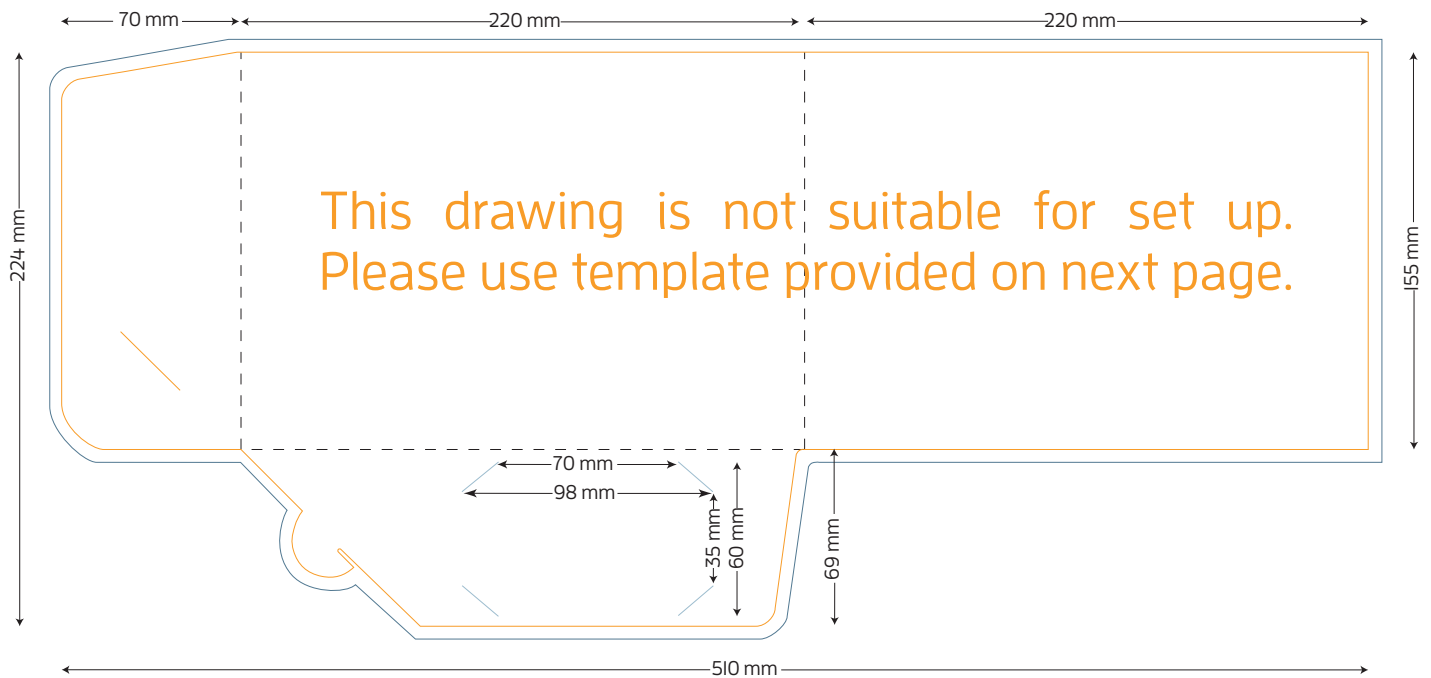

Style A Presentation Folder - A5 Landscape - No Gusset

FOLDED SIZE: 220mm x 155mm

- TRIM SIZE: 510mm x 224mm
- BLEED: 5mm on all sides
- BUSINESS CARD SLITS
- LOCKING TAB SLIT

Presentation Folder artwork needs to be supplied as a two page PDF per side.

Page 1 Artwork needs to include key lines. This is to demonstrate the position of images and text.

Page 2 Artwork has no key lines. This page will be used to generate the print file.

Style A Presentation Folder - A5 Landscape - No Gusset

FOLDED SIZE: 220mm x 155mm