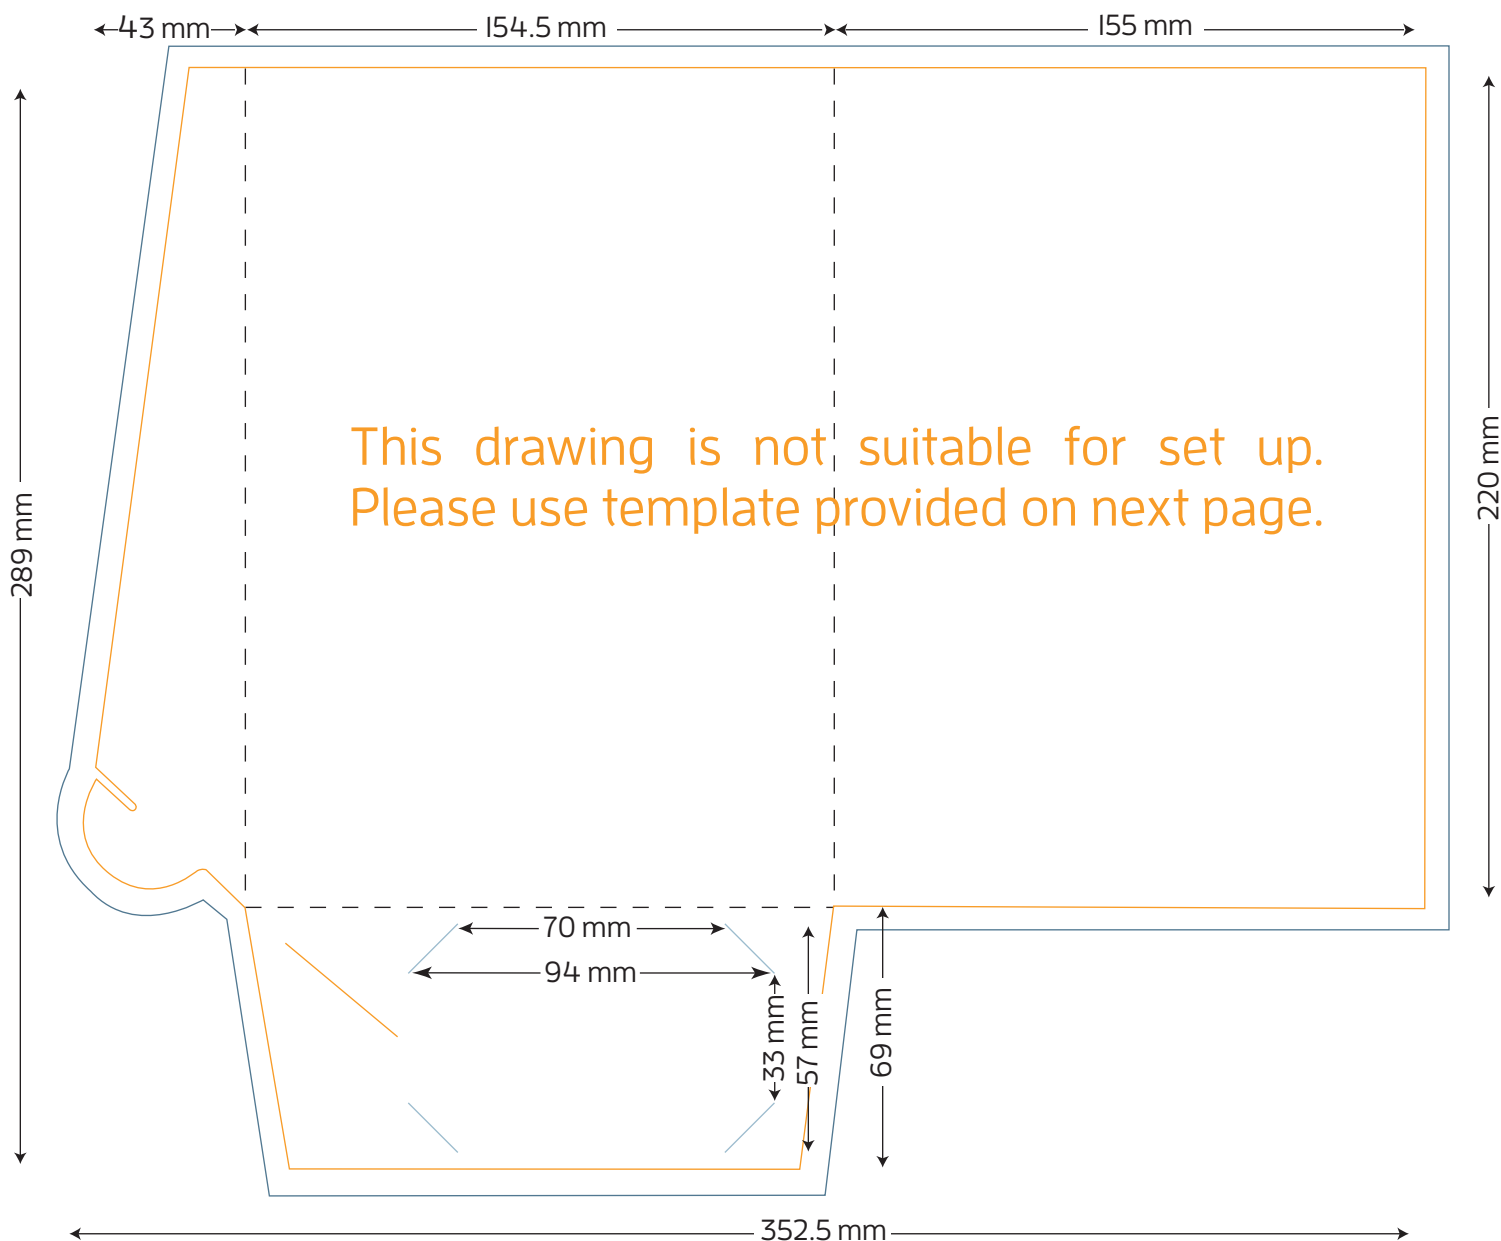

# Standard A5 Presentation Folder - No Gusset

FOLDED SIZE: 155mm x 220mm

- TRIM SIZE: 352.5mm x 289mm
- BLEED: 5mm on all sides
- BUSINESS CARD SLITS
- LOCKING TAB SLIT

Presentation Folder artwork needs to be supplied as a two page PDF per side.  
Page 1 Artwork needs to include key lines. This is to demonstrate the position of images and text.  
Page 2 Artwork has no key lines. This page will be used to generate the print file.

# Standard A5 Presentation Folder - No Gusset

FOLDED SIZE: 155mm x 220mm