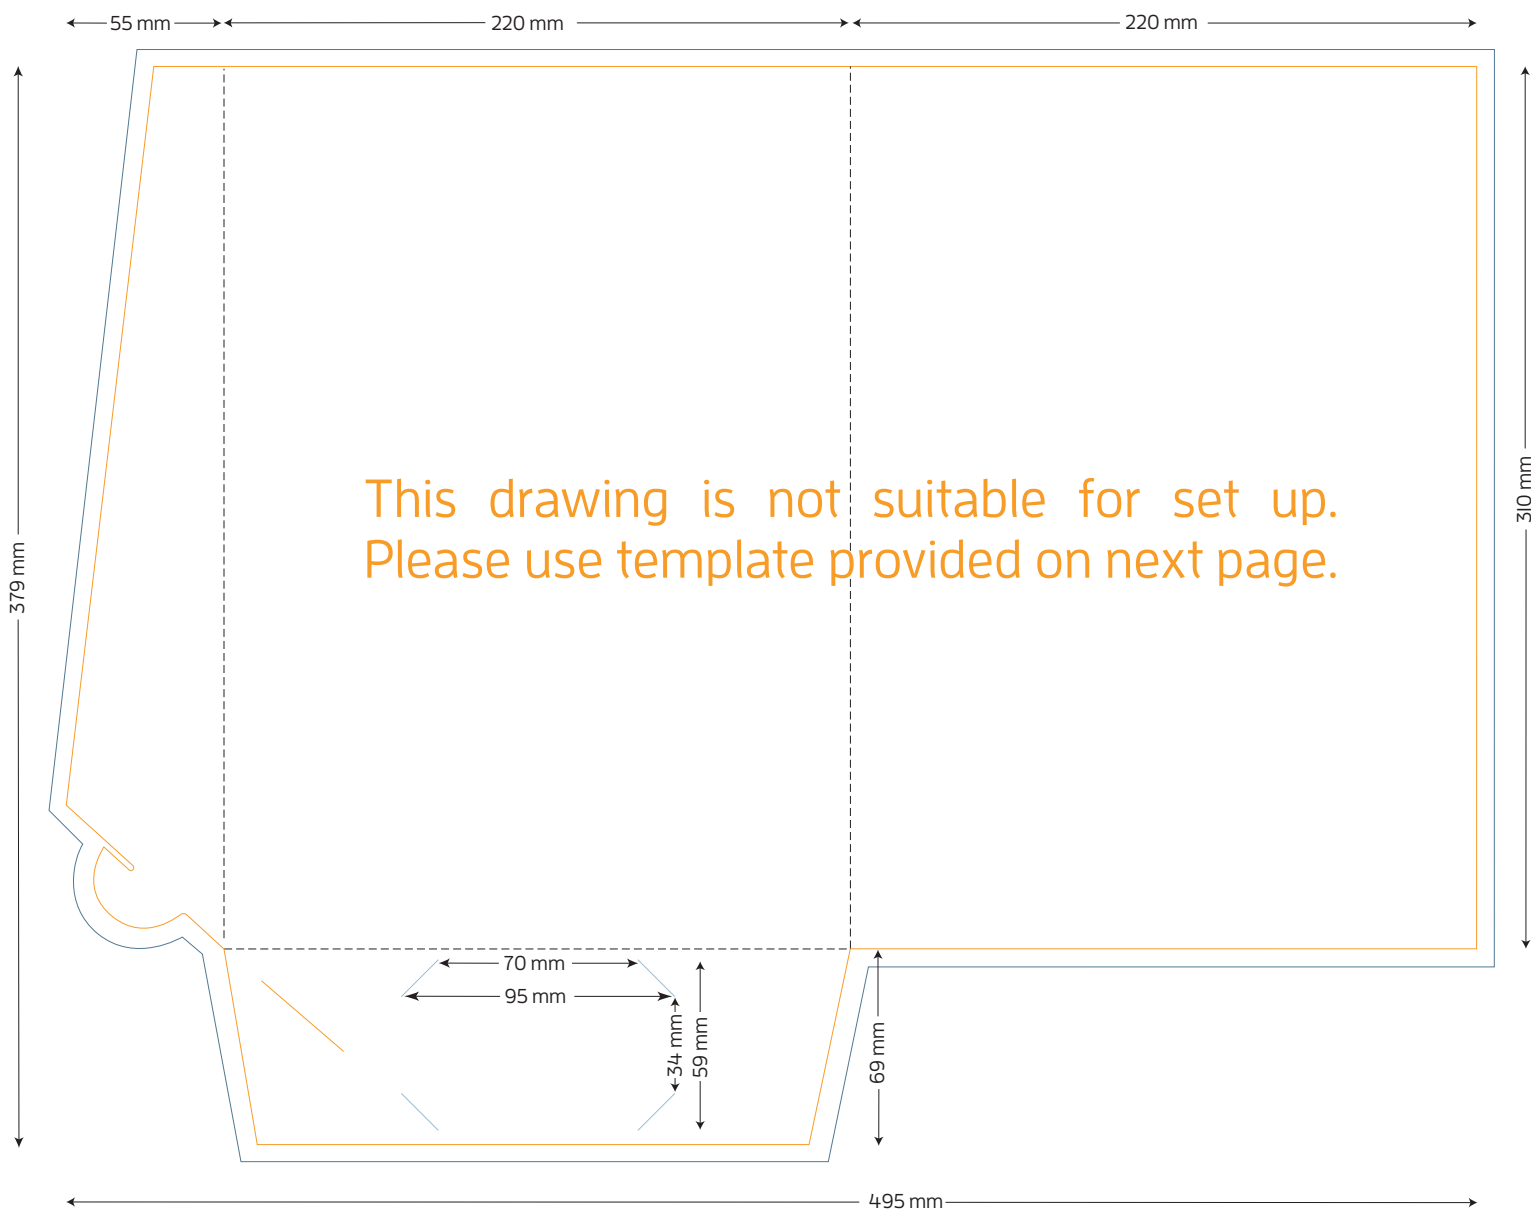

# Standard A4 Presentation Folder - No Gusset

FOLDED SIZE: 220mm x 310mm

- TRIM SIZE: 495mm x 379mm
- BLEED: 5mm on all sides
- BUSINESS CARD SLITS
- LOCKING TAB SLIT

Presentation Folder artwork needs to be supplied as a two page PDF per side.  
Page 1 Artwork needs to include key lines. This is to demonstrate the position of images and text.  
Page 2 Artwork has no key lines. This page will be used to generate the print file.

# Standard A4 Presentation Folder - No Gusset

FOLDED SIZE: 220mm x 310mm