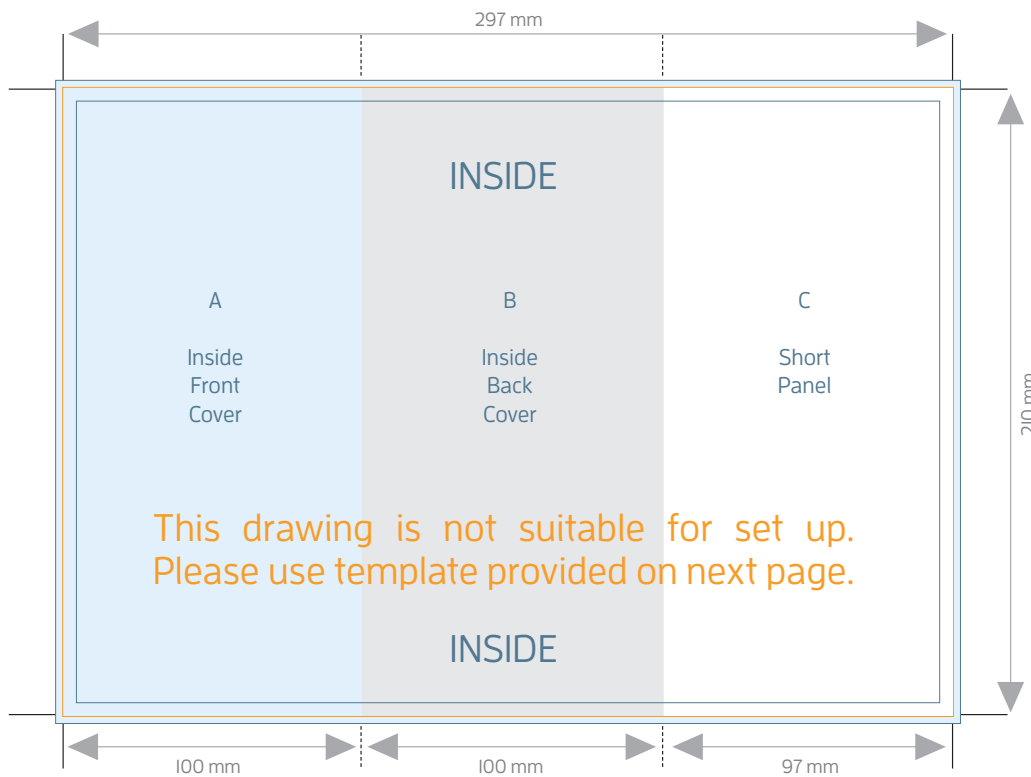

A4 to DL 6pp FLYERS - ROLL FOLD (100x100x97mm)

FOLDED SIZE: 100mm x 210mm

TRIM SIZE: 297mm x 210mm

BLEED: 301mm x 214mm

SAFE PRINT AREA: 291mm x 204mm

Brochure artwork needs to be supplied as a two page PDF.
Outside as Page 1 and Inside as Page 2.

A4 to DL 6pp FLYERS - ROLL FOLD (100x100x97mm)

FOLDED SIZE: 100mm x 210mm

OUTSIDE file supplied as Page 1

A4 to DL 6pp FLYERS - ROLL FOLD (100x100x97mm)

FOLDED SIZE: 100mm x 210mm

INSIDE file supplied as Page 2