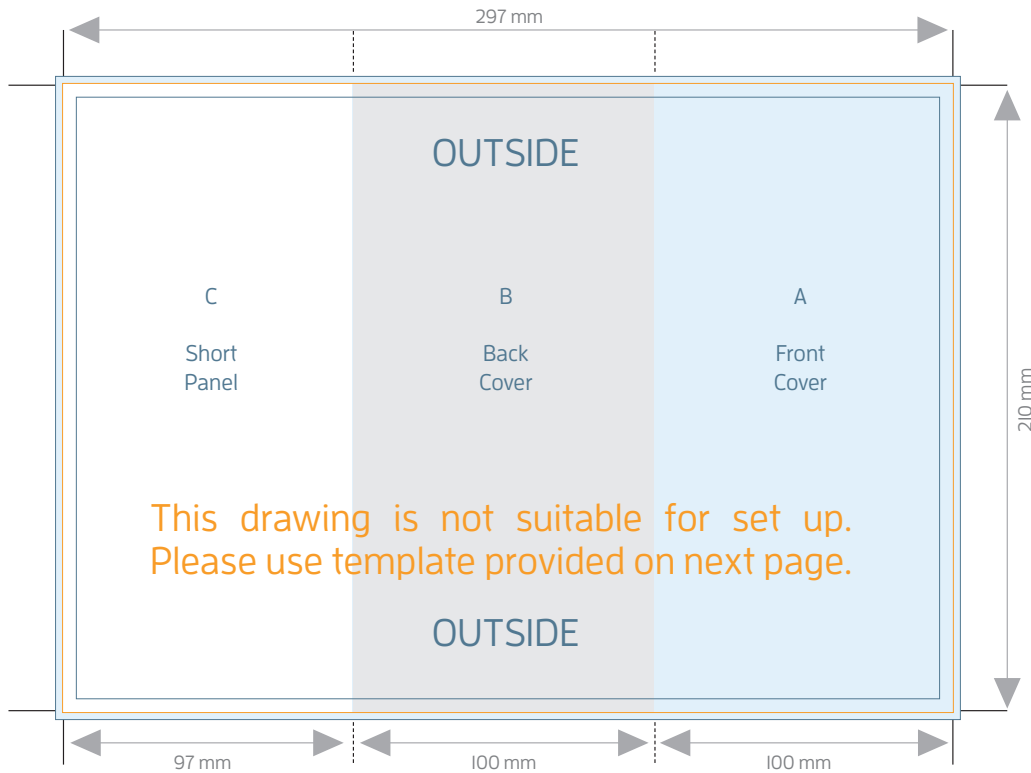

A4 to DL 6pp FLYERS - ROLL FOLD (100x100x97mm)

FOLDED SIZE: 100mm x 210mm

TRIM SIZE: 297mm x 210mm

BLEED: 301mm x 214mm

SAFE PRINT AREA: 291mm x 204mm

Brochure artwork needs to be supplied as a two page PDF.
Outside as Page 1 and Inside as Page 2.

A4 to DL 6pp FLYERS - ROLL FOLD (100x100x97mm)

FOLDED SIZE: 100mm x 210mm

OUTSIDE file supplied as Page 1

A4 to DL 6pp FLYERS - ROLL FOLD (100x100x97mm)

FOLDED SIZE: 100mm x 210mm

INSIDE file supplied as Page 2