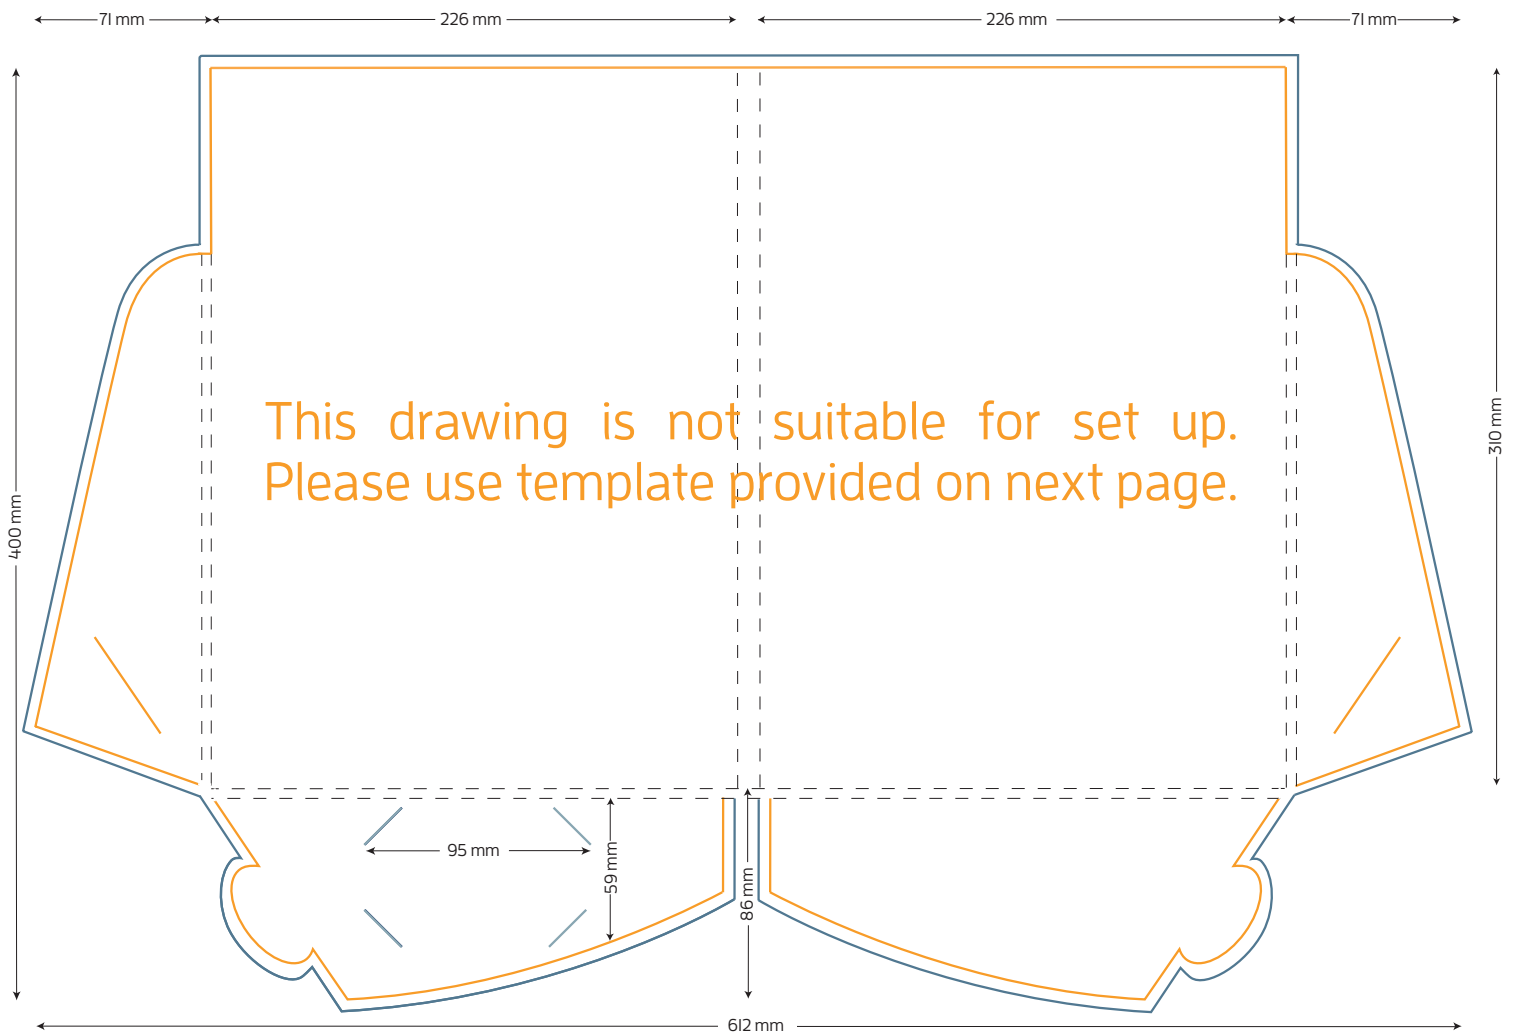

STYLE T A4 Presentation Folder

Double sided flap, 10mm spine, 4mm gussets

FOLDED SIZE: 226mm x 310mm

- TRIM SIZE: 612mm x 400mm
- BLEED: 5mm on all sides
- BUSINESS CARD SLITS
- LOCKING TAB SLIT

Presentation Folder artwork needs to be supplied as a two page PDF per side.

Page 1 Artwork needs to include key lines. This is to demonstrate the position of images and text.

Page 2 Artwork has no key lines. This page will be used to generate the print file.

STYLE T
A4 Presentation Folder
Double sided flap, 10mm spine,
4mm gussets
FOLDED SIZE: 226mm x 310mm