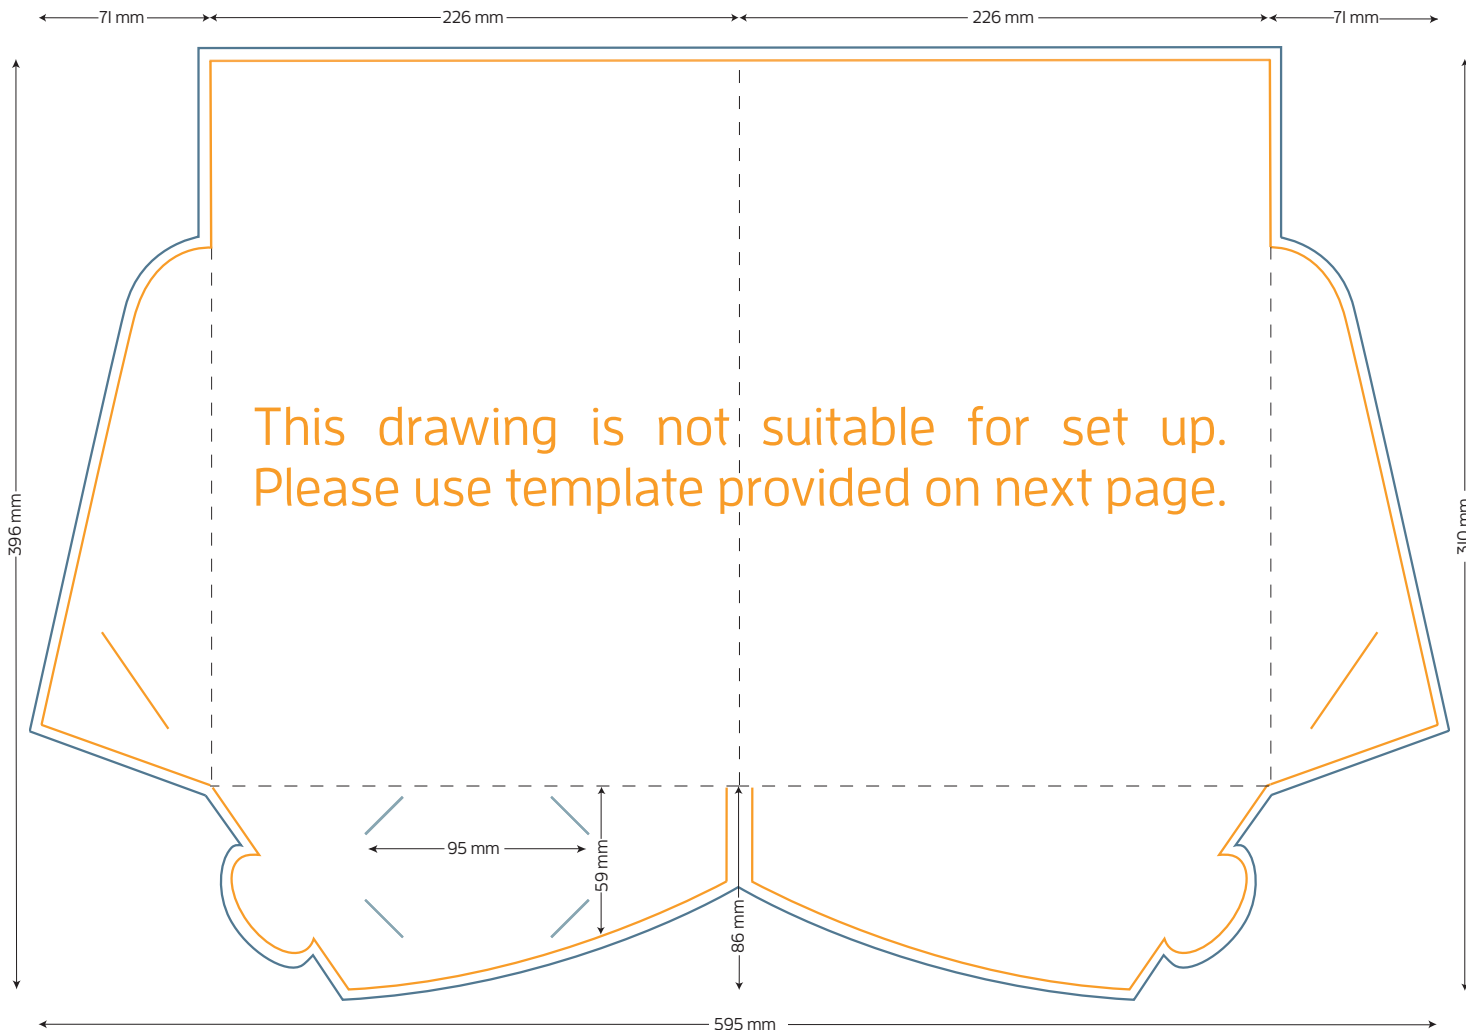

STYLE S A4 Presentation Folder

Double sided flap, no gusset

FOLDED SIZE: 226mm x 310mm

- TRIM SIZE: 595mm x 396mm
- BLEED: 5mm on all sides
- BUSINESS CARD SLITS
- LOCKING TAB SLIT

Presentation Folder artwork needs to be supplied as a two page PDF per side.
Page 1 Artwork needs to include key lines. This is to demonstrate the position of images and text.
Page 2 Artwork has no key lines. This page will be used to generate the print file.

STYLE S A4 Presentation Folder

Double sided flap, no gusset

FOLDED SIZE: 226mm x 310mm