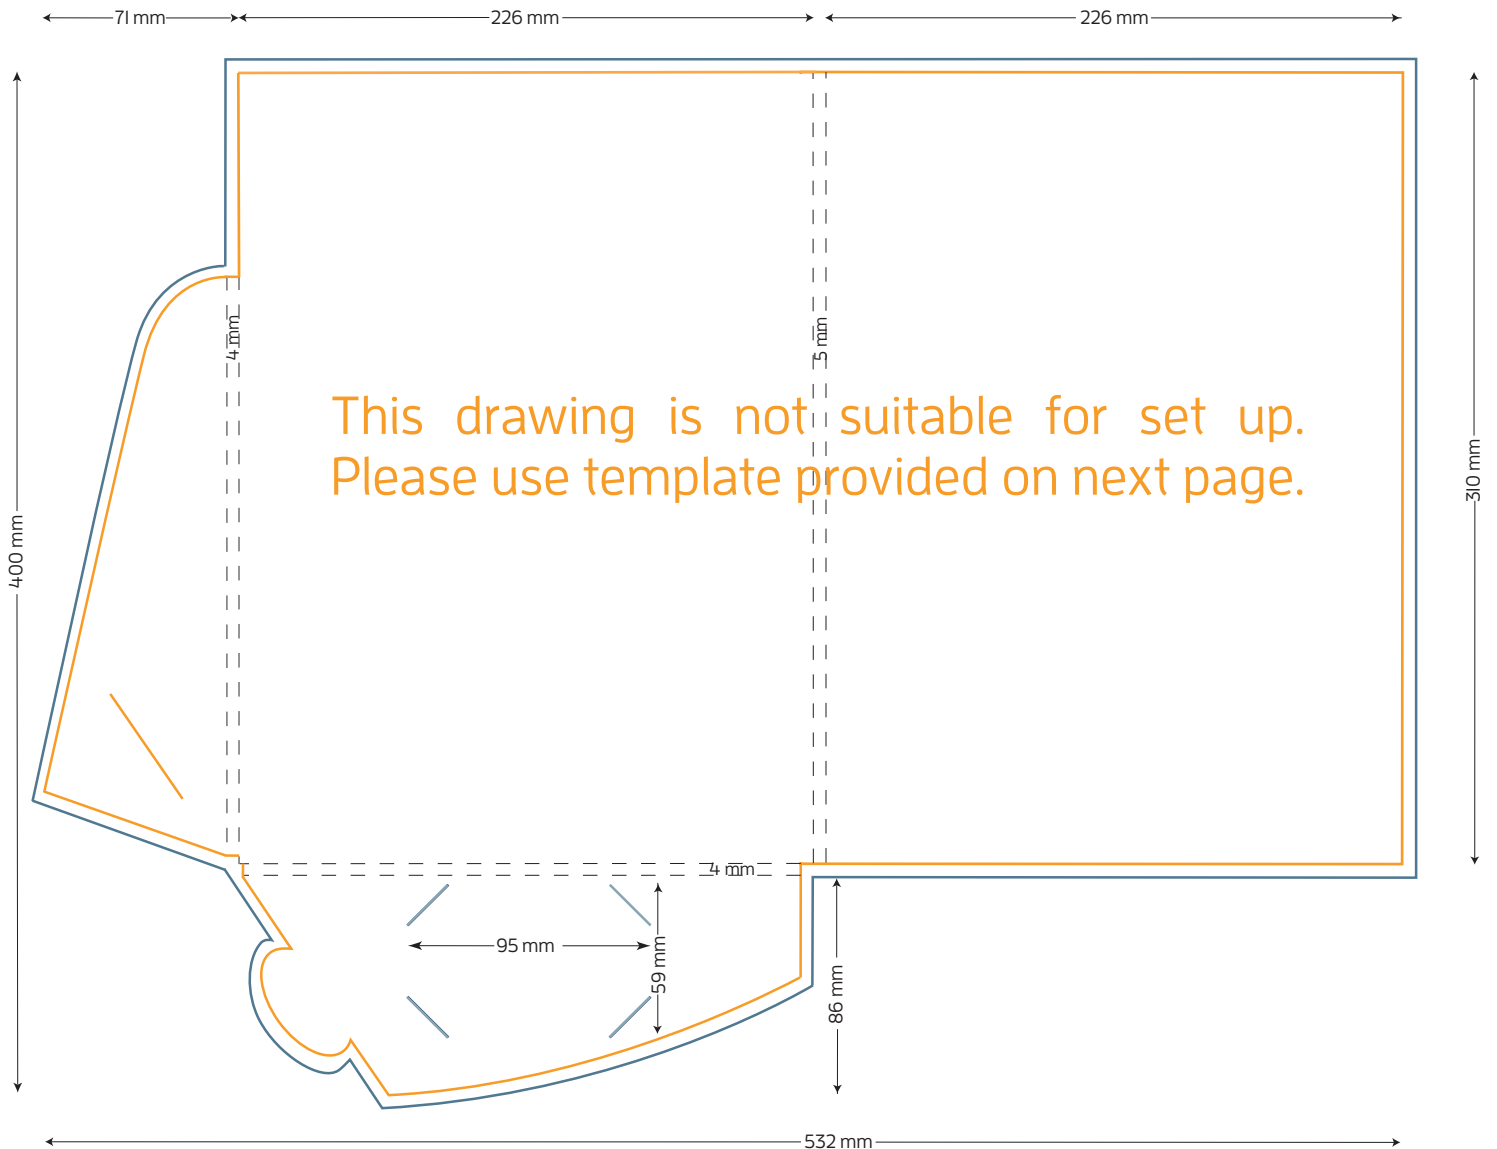

STYLE R A4 Presentation Folder

Single sided flap, 4mm gussets, 5mm spine

FOLDED SIZE: 226mm x 310mm

- TRIM SIZE: 532mm x 400mm
- BLEED: 5mm on all sides
- BUSINESS CARD SLITS
- LOCKING TAB SLIT

Presentation Folder artwork needs to be supplied as a two page PDF per side.

Page 1 Artwork needs to include key lines. This is to demonstrate the position of images and text.

Page 2 Artwork has no key lines. This page will be used to generate the print file.

STYLE R A4 Presentation Folder
Single sided flap, 4mm gussets, 5mm spine

FOLDED SIZE: 226mm x 310mm