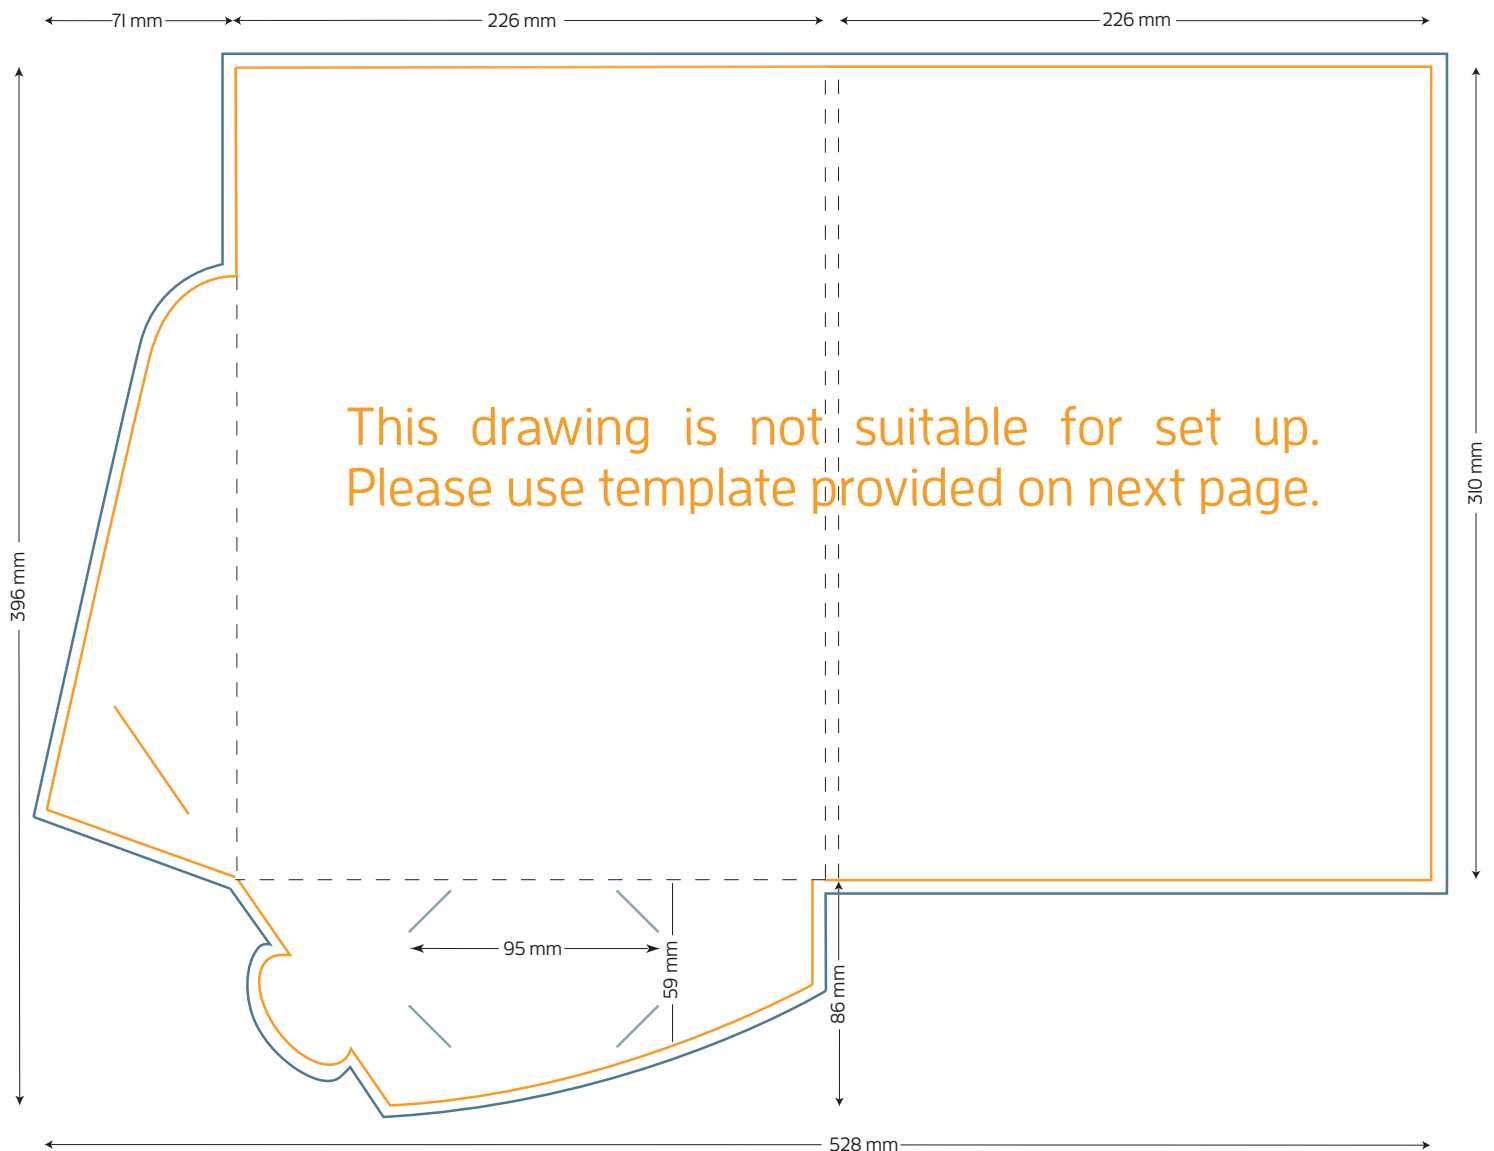

STYLE Q A4 Presentation Folder

Single sided flap, 5mm spine

FOLDED SIZE: 226mm x 310mm

- TRIM SIZE: 528mm x 396mm
- BLEED: 5mm on all sides
- BUSINESS CARD SLITS
- LOCKING TAB SLIT

Presentation Folder artwork needs to be supplied as a two page PDF per side.

Page 1 Artwork needs to include key lines. This is to demonstrate the position of images and text.

Page 2 Artwork has no key lines. This page will be used to generate the print file.

STYLE Q A4 Presentation Folder

Single sided flap, 5mm spine

FOLDED SIZE: 226mm x 310mm