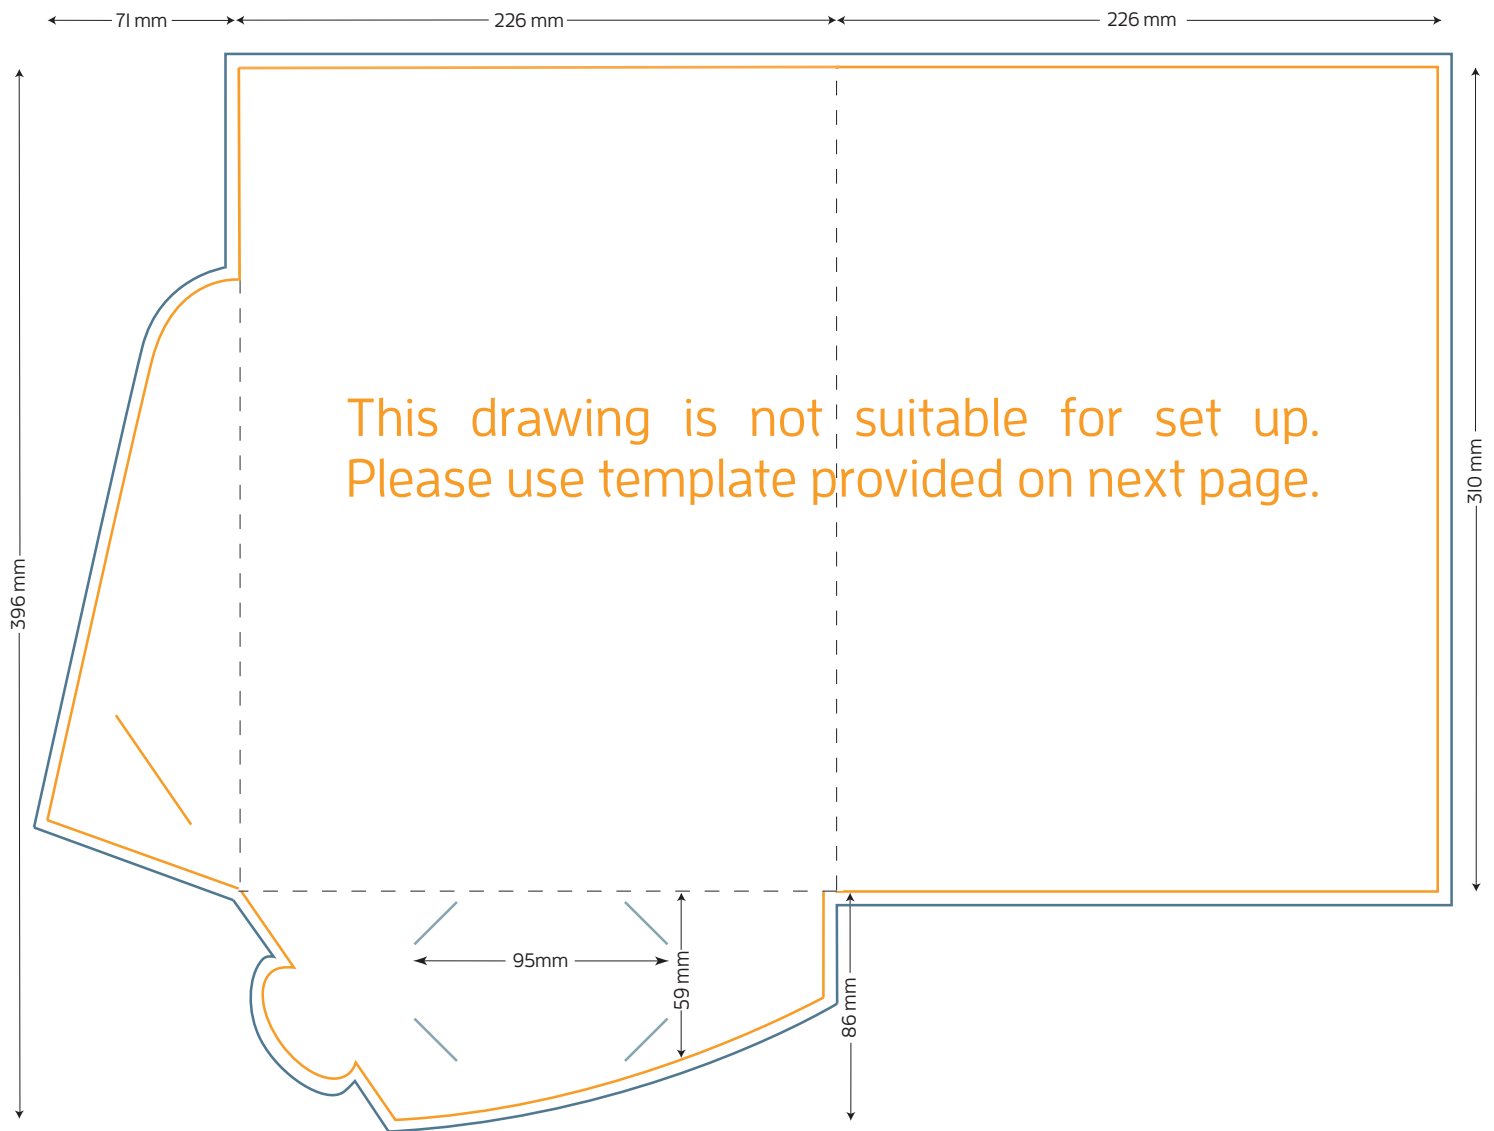

STYLE P A4 Presentation Folder

Single sided flap, no gusset

FOLDED SIZE: 226mm x 310mm

- TRIM SIZE: 523mm x 396mm
- BLEED: 5mm on all sides
- BUSINESS CARD SLITS
- LOCKING TAB SLIT

Presentation Folder artwork needs to be supplied as a two page PDF per side.

Page 1 Artwork needs to include key lines. This is to demonstrate the position of images and text.

Page 2 Artwork has no key lines. This page will be used to generate the print file.

STYLE P A4 Presentation Folder

Single sided flap, no gusset

FOLDED SIZE: 226mm x 310mm