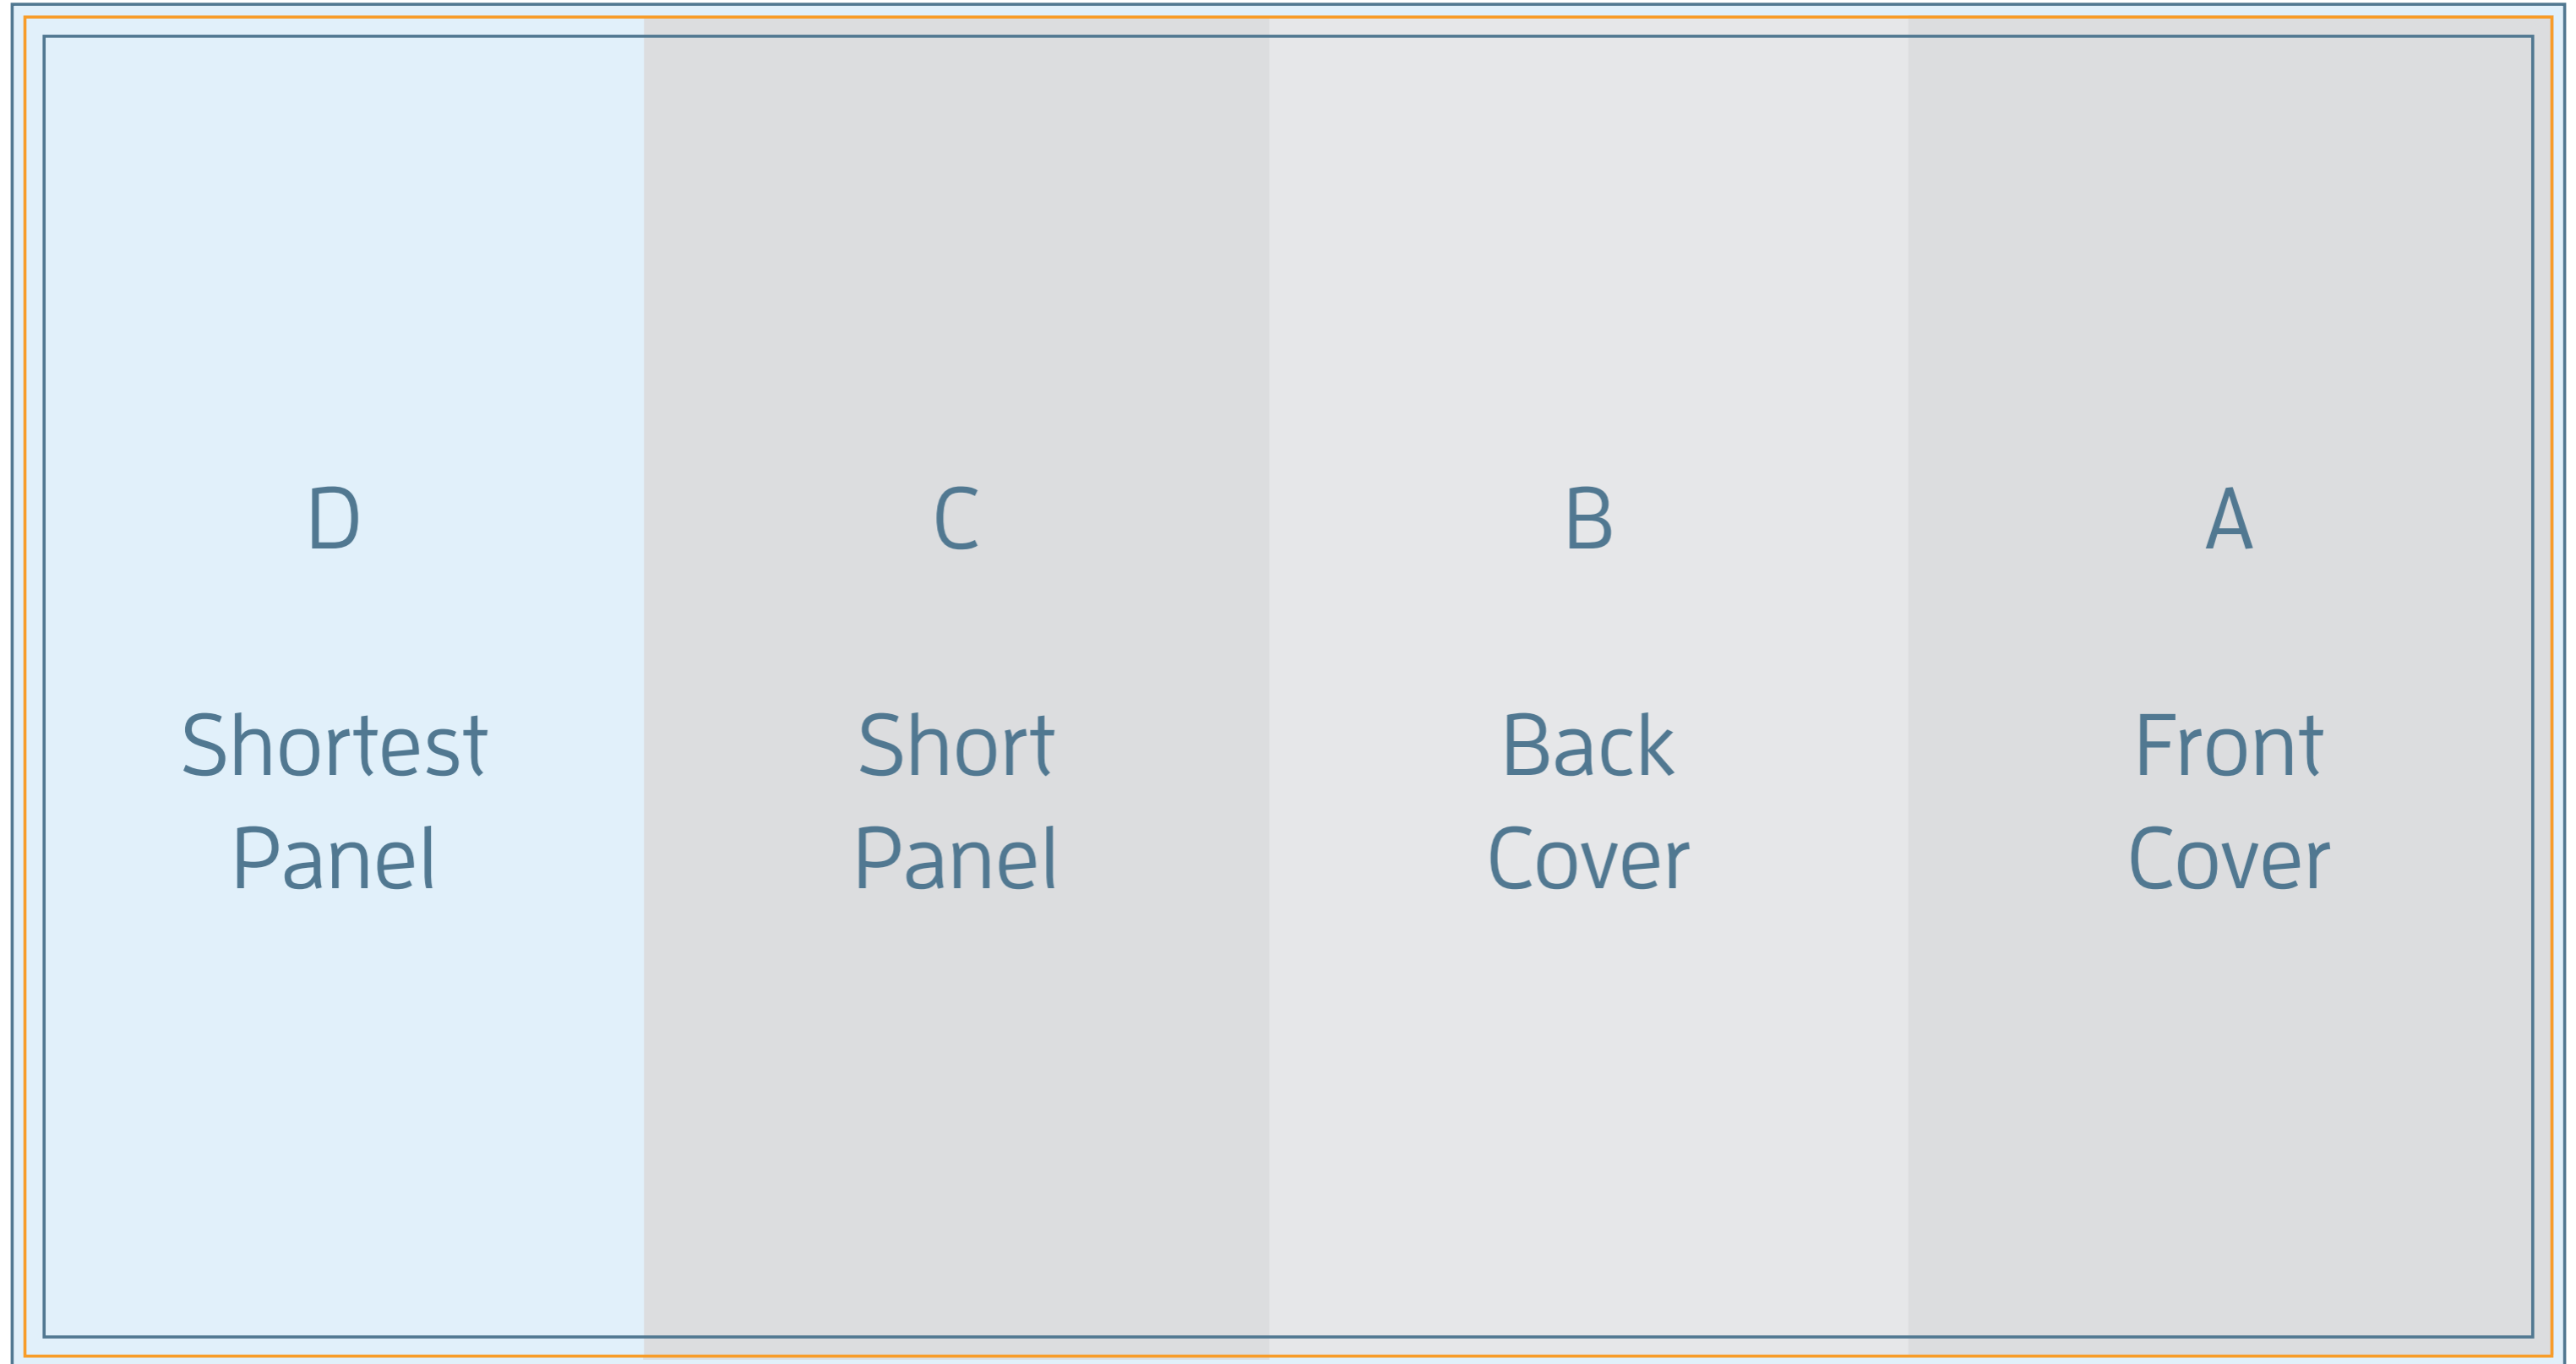

DL 8pp BROCHURE - ROLL FOLD

FOLDED SIZE: 101mm x 210mm

TRIM SIZE: 396mm x 210mm BLEED: 400mm x 214mm SAFE PRINT AREA: 390mm x 204mm

Brochure artwork needs to be supplied as a two page PDF.
Outside as Part 1 and Inside as Part 2.

DL 8pp BROCHURE - ROLL FOLD

FOLDED SIZE: 101mm x 210mm

DL 8pp BROCHURE - ROLL FOLD

FOLDED SIZE: 101mm x 210mm