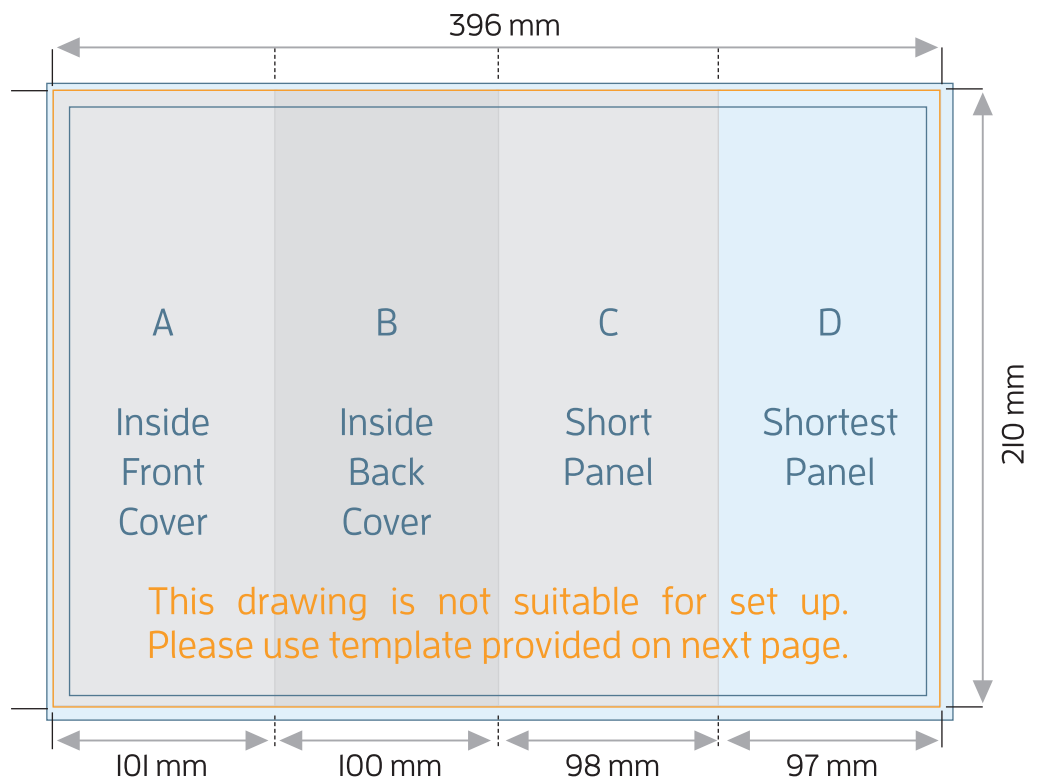

DL 8pp BROCHURE - ROLL FOLD

FOLDED SIZE: 101mm x 210mm

TRIM SIZE: 396mm x 210mm BLEED: 400mm x 214mm SAFE PRINT AREA: 390mm x 204mm

Brochure artwork needs to be supplied as a two page PDF.
Outside as Part 1 and Inside as Part 2.

DL 8pp BROCHURE - ROLL FOLD

FOLDED SIZE: 101mm x 210mm

DL 8pp BROCHURE - ROLL FOLD

FOLDED SIZE: 101mm x 210mm