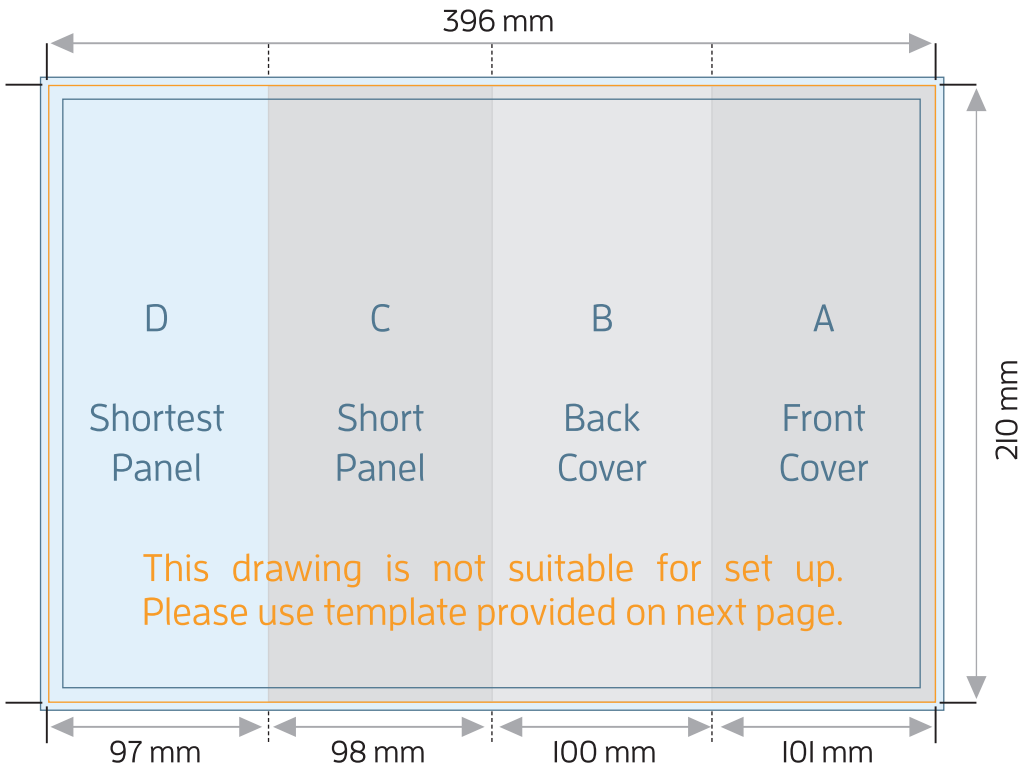

DL 8pp BROCHURE - ROLL FOLD

FOLDED SIZE: 101mm x 210mm

TRIM SIZE: 396mm x 210mm BLEED: 400mm x 214mm SAFE PRINT AREA: 390mm x 204mm

Brochure artwork needs to be supplied as a two page PDF.
Outside as Part 1 and Inside as Part 2.

DL 8pp BROCHURE - ROLL FOLD

FOLDED SIZE: 101mm x 210mm

DL 8pp BROCHURE - ROLL FOLD

FOLDED SIZE: 101mm x 210mm