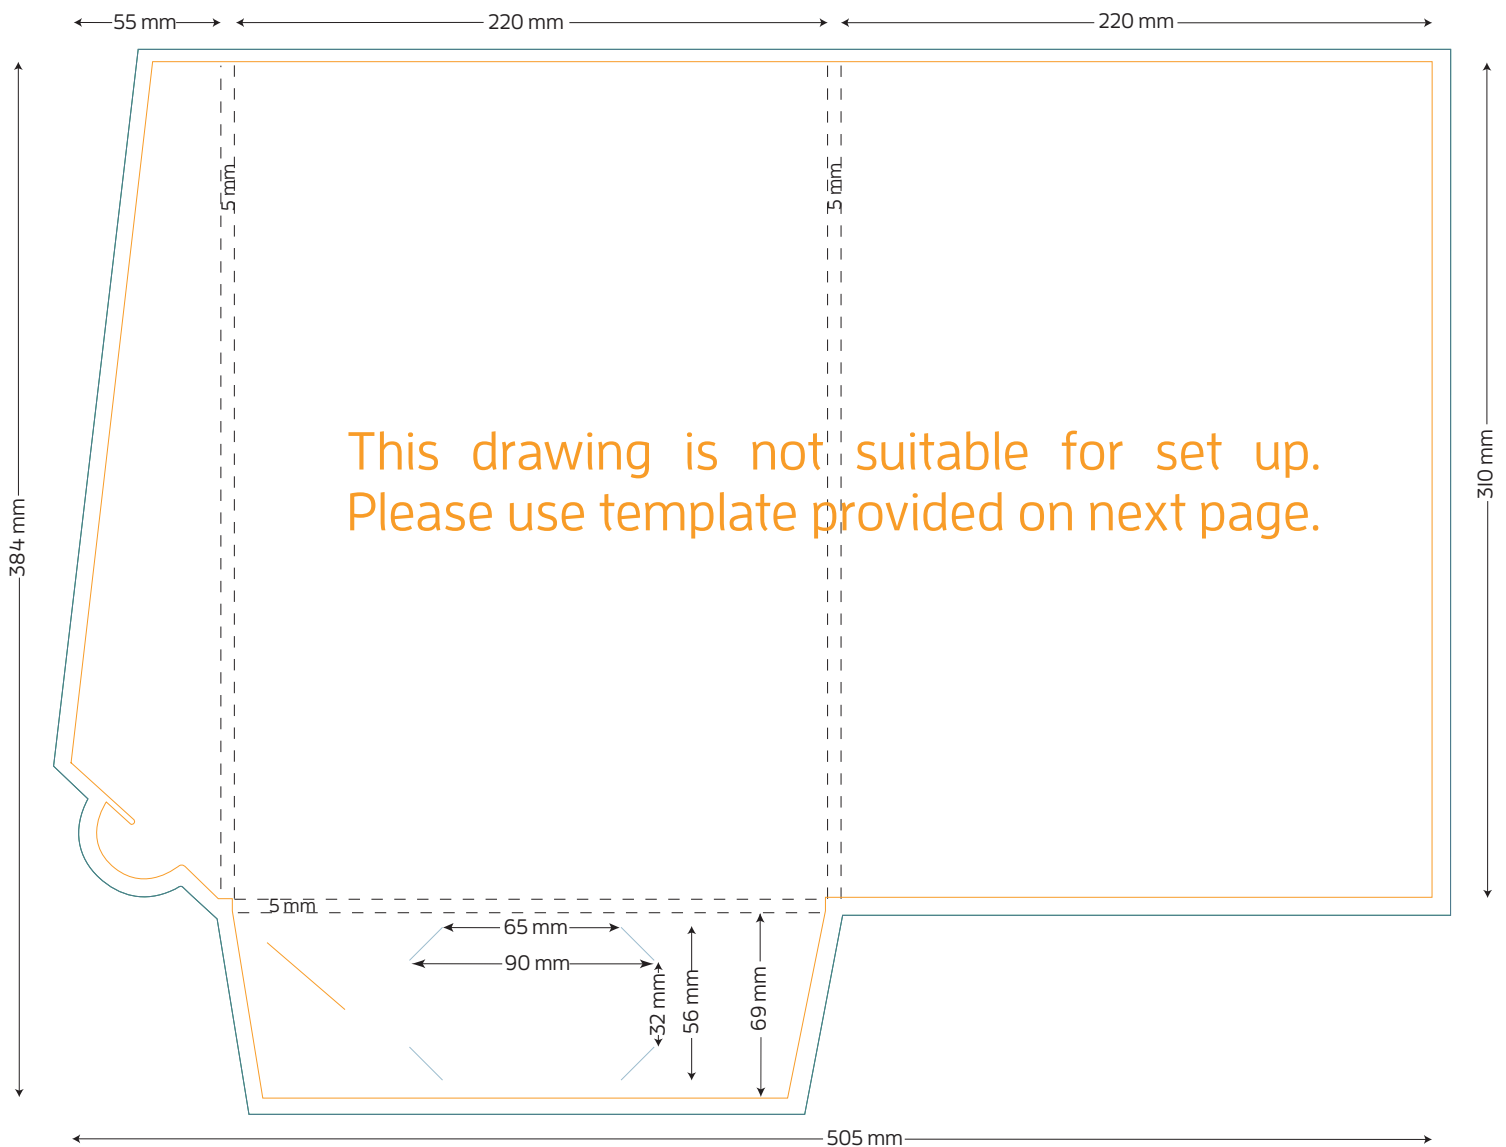

# Style G A4 Presentation Folder - 5mm Gusset

5mm GUSSET

FOLDED SIZE: 220mm x 310mm

- TRIM SIZE: 505mm x 384mm
- BLEED: 5mm on all sides
- BUSINESS CARD SLITS (suitable for slimline card)
- LOCKING TAB SLIT

Presentation Folder artwork needs to be supplied as a two page PDF per side.

Page 1 Artwork needs to include key lines. This is to demonstrate the position of images and text.

Page 2 Artwork has no key lines. This page will be used to generate the print file.

# Style G A4 Presentation Folder - 5mm Gusset

5mm GUSSET

FOLDED SIZE: 220mm x 310mm