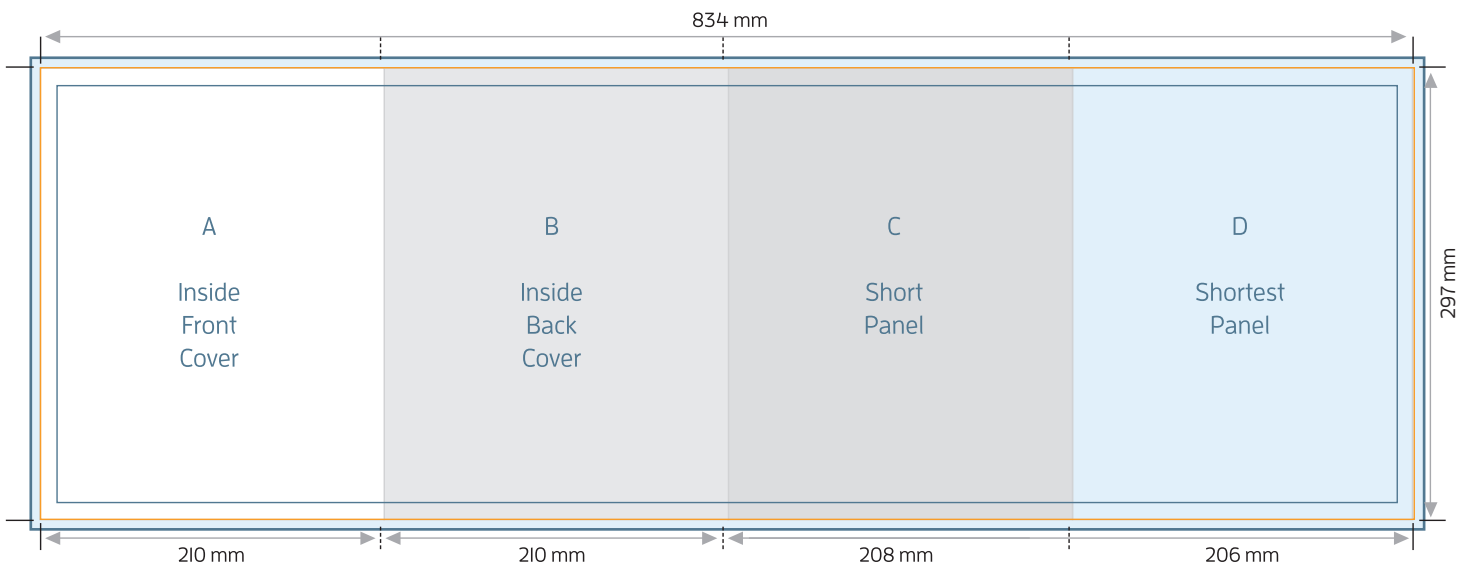

# A4 8pp BROCHURE - ROLL FOLD

FOLDED SIZE: 210mm x 297mm

TRIM SIZE: 834mm x 297mm    BLEED: 838mm x 301mm    SAFE PRINT AREA: 828mm x 291mm

# A4 8pp BROCHURE - ROLL FOLD

TRIM SIZE: 834mm x 297mm

FOLDED SIZE: 210mm x 297mm