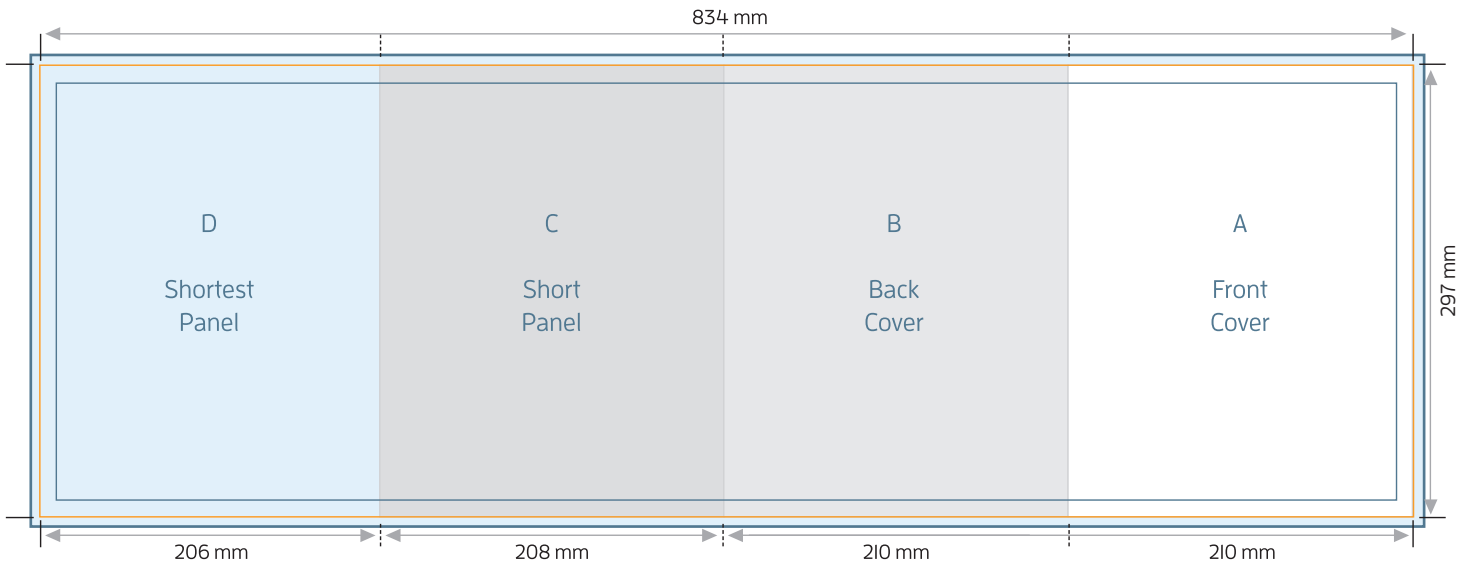

# A4 8pp BROCHURE - ROLL FOLD

FOLDED SIZE: 210mm x 297mm

TRIM SIZE: 834mm x 297mm    BLEED: 838mm x 301mm    SAFE PRINT AREA: 828mm x 291mm

# A4 8pp BROCHURE - ROLL FOLD

TRIM SIZE: 834mm x 297mm

FOLDED SIZE: 210mm x 297mm