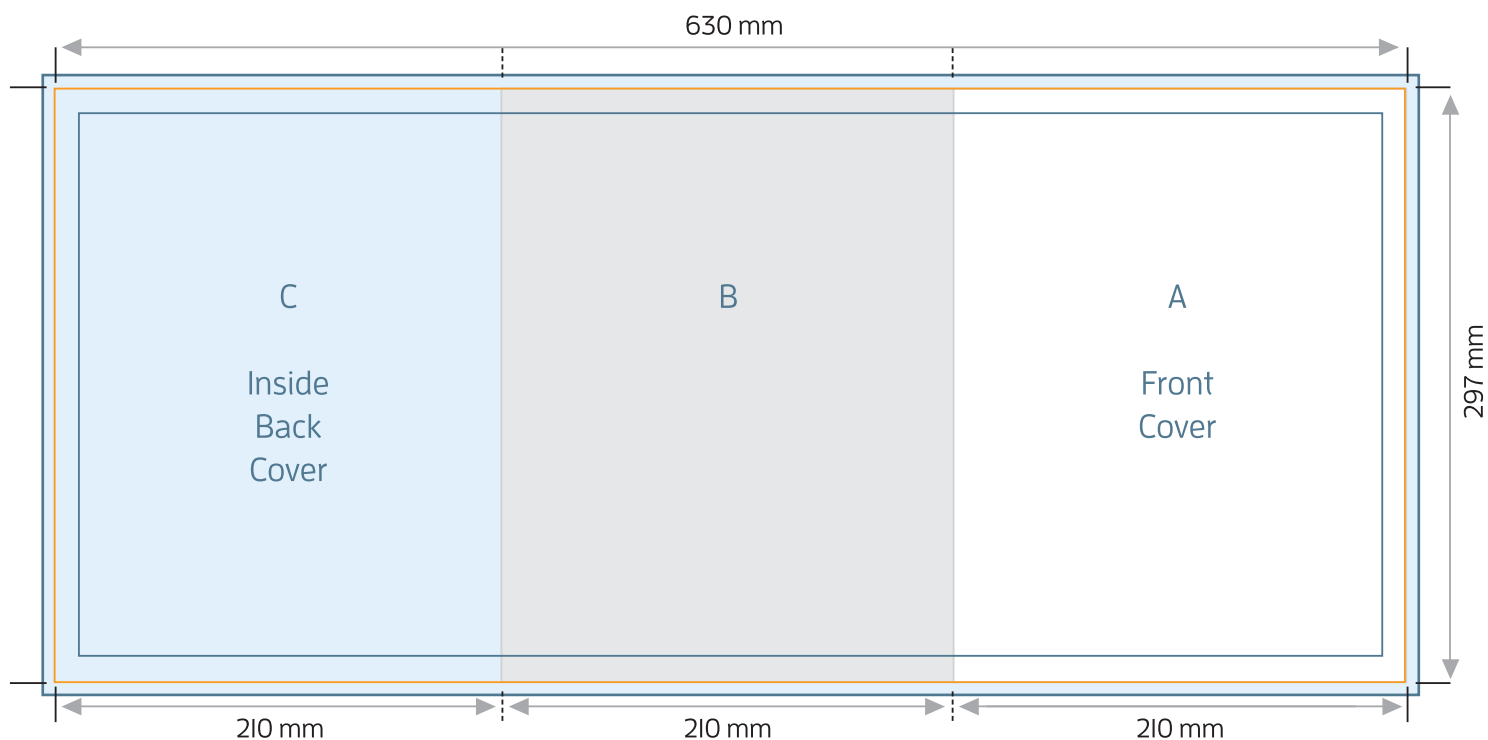

# A4 6pp BROCHURE - ZIG ZAG FOLD

FOLDED SIZE: 210mm x 297mm

TRIM SIZE: 630mm x 297mm

BLEED: 634mm x 301mm

SAFE PRINT AREA: 624mm x 291mm

# A4 6pp BROCHURE - ZIG ZAG FOLD

TRIM SIZE: 630mm x 297mm

FOLDED SIZE: 210mm x 297mm

ALL PANELS ARE 210mm wide