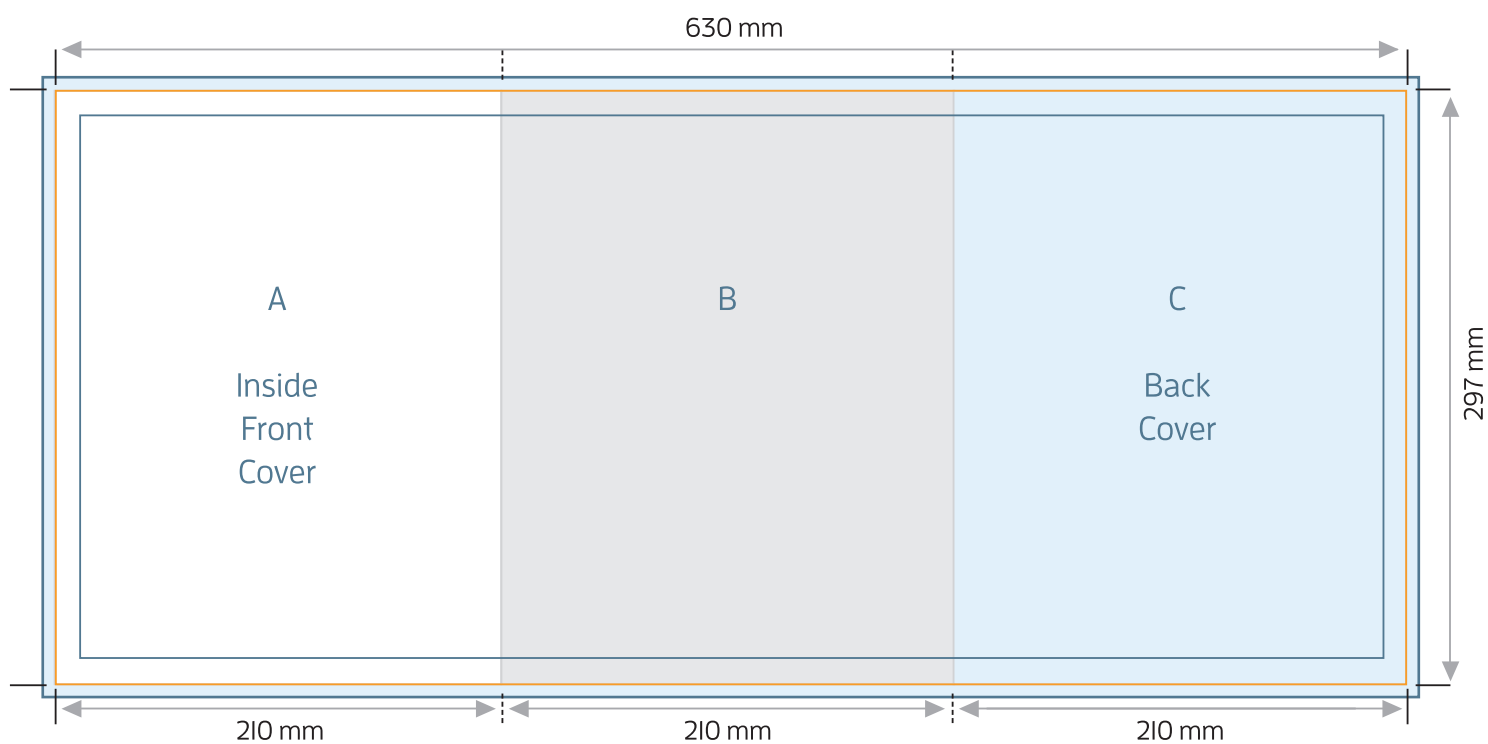

# A4 6pp BROCHURE - ZIG ZAG FOLD

FOLDED SIZE: 210mm x 297mm

TRIM SIZE: 630mm x 297mm

BLEED: 634mm x 301mm

SAFE PRINT AREA: 624mm x 291mm

# A4 6pp BROCHURE - ZIG ZAG FOLD

TRIM SIZE: 630mm x 297mm

FOLDED SIZE: 210mm x 297mm

ALL PANELS ARE 210mm wide