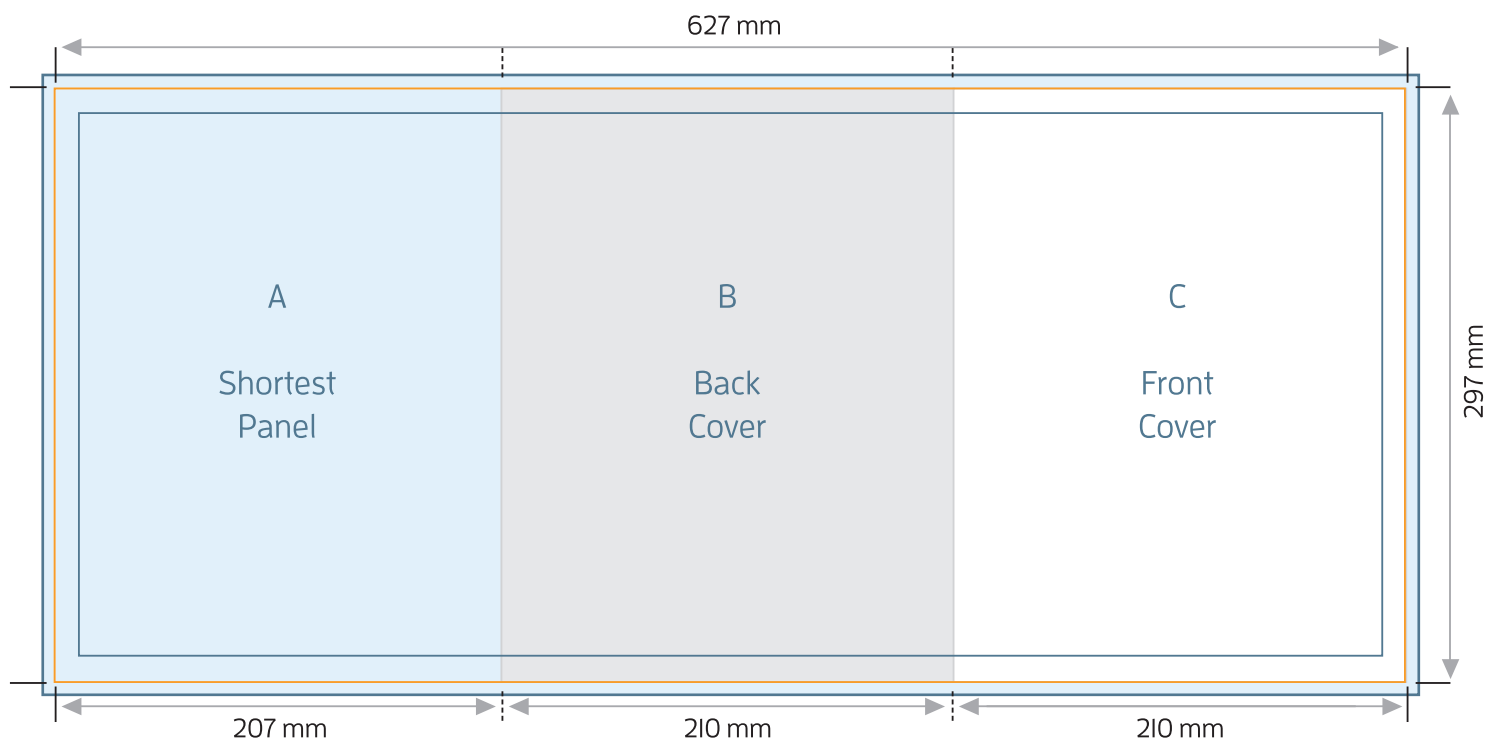

A4 6pp BROCHURE - ROLL FOLD

FOLDED SIZE: 210mm x 297mm

TRIM SIZE: 627mm x 297mm

BLEED: 631mm x 301mm

SAFE PRINT AREA: 621mm x 291mm

A4 6pp BROCHURE - ROLL FOLD

TRIM SIZE: 627mm x 297mm

FOLDED SIZE: 210mm x 297mm