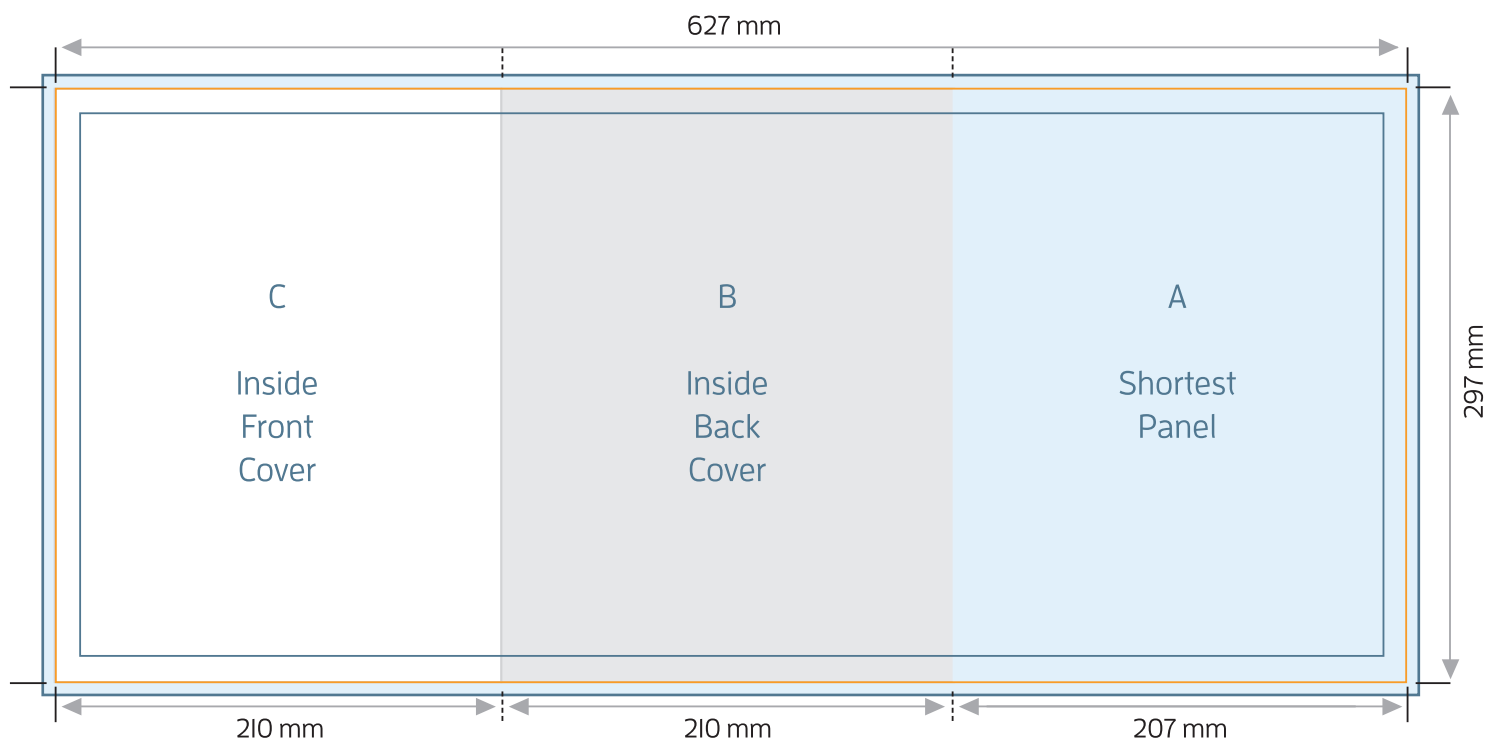

A4 6pp BROCHURE - ROLL FOLD

FOLDED SIZE: 210mm x 297mm

TRIM SIZE: 627mm x 297mm

BLEED: 631mm x 301mm

SAFE PRINT AREA: 621mm x 291mm

A4 6pp BROCHURE - ROLL FOLD

TRIM SIZE: 627mm x 297mm

FOLDED SIZE: 210mm x 297mm